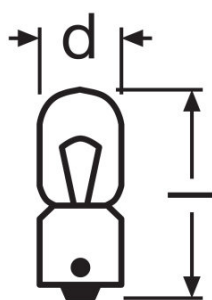

### Technical data

#### Dimensions & weight

Length	27.4 mm
Diameter	9 mm
Product weight	1.89 g