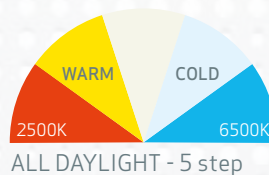

The SCANGRIP POWER SOLUTION provides you with unlimited availability to light. Easily you can insert a new fully charged battery and continue the work while another battery is charging. Or you can simply add the charger directly to the lamp to get power supply. The integrated battery backup function prevents you from being without light at any time.

With the BLUETOOTH lighting control app you are able to control and adjust both the light output and the colour temperatures, along with a range of other useful, wireless functions improving daily work efficiency.

The SCANGRIP DIFFUSER 03.5750 accessory gives you increased functionality and new possibilities to adapt your work light even further to the specific work task. The light diffuser spreads and softens the light while avoiding hard shadows. It is easy and safe to mount the cover on your SCANGRIP lamp.

TECHNICAL SPECIFICATIONS

Ultra high **CRI+** COB LED
96 **CRI+**
2500-6500 KELVIN
450-4500 lux@0.5m
3000 lm@100% / 2250 lm@75% /
1500 lm@50% / 750 lm@25% / 300 lm@10%
1.5-15h operating time, Backup: 2h@10%/300lm
1.5 charging time @80%
11.1V/4000mAh Li-ion, Backup: 7.4V/1000mAh
100-240 AC operating voltage
IK07
IP67
1.97 kg
incl. SPS BATTERY 4Ah 03.6003 and SPS
CHARGING SYSTEM 35W 03.6006

SPS7//
SCANGRIP POWER SOLUTION
Power saving

MULTIMATCH 3

Item no. 03.5653