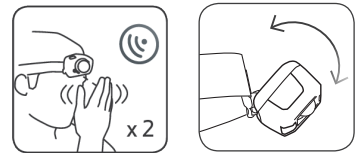

### // 2-in-1 light function

The rechargeable HEAD LITE is designed to provide optimum work light illumination with 2 different lighting functions in one: a floodlight beam angle illuminating your entire work area and a focused beam angle for inspection or long-distance use. The lamp head is easily adjusted to obtain the optimum work lighting angle.