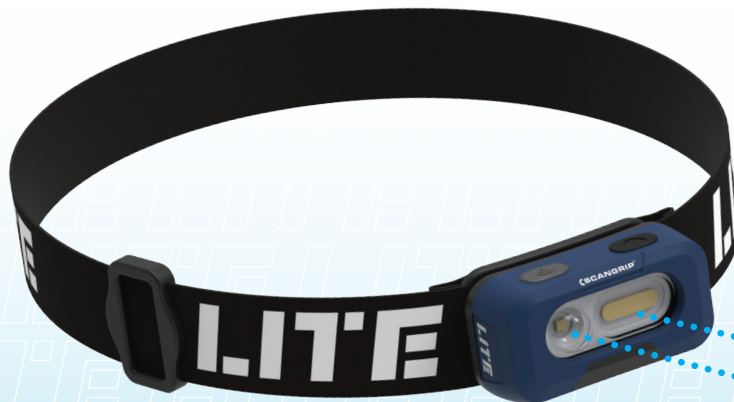

// 2-in-1 light function

The rechargeable HEAD LITE is designed to provide optimum work light illumination with 2 different lighting functions in one: a floodlight beam angle illuminating your entire work area and a focused beam angle for inspection or long-distance use. The lamp head is easily adjusted to obtain the optimum work lighting angle.

Stepless dimmer
10-100%

DESIGNED BY
SCANGRIP
IN DENMARK

TECHNICAL SPECIFICATIONS

COB LED / Spot: 1 x SMD LED
25-250 lux@0.5m / Spot: 3000 lux@0.5m
15-150 lumen / Spot: 75 lumen
127lm/W
1.5h-15h operating time / Spot: 3h operating time
3h charging time
3.7V / 800 mAh Li-ion
IP54
73 g