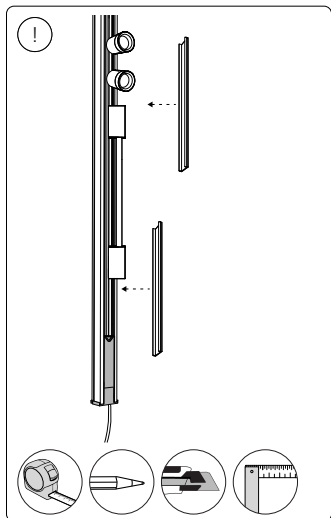

Power supply unit wall

UK

Connector | Corner external

Connector | Corner internal

Connector | Straight

Rail

Rail cover

End-cap

5x25

Excl./Искл.

6

9

17

23

Signify
I.B.R.S. / C.C.R.I. Numéro 10461
5600 VB Eindhoven,
the Netherlands
☎00800-74454775

© 2022 Signify Holding
All rights reserved