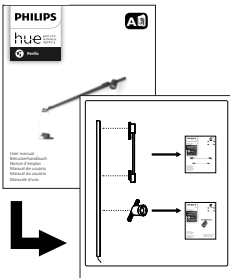

IP20

3a

3b

Signify
I.B.R.S. / C.C.R.I. Numéro 10461
5600 VB Eindhoven,
the Netherlands
☎00800-74454775

© 2022 Signify Holding
All rights reserved

929003115701 - Hue Perifo cylinder spotlight B
929003115801 - Hue Perifo cylinder spotlight W