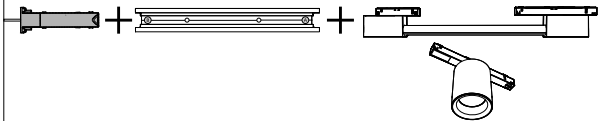

Power supply unit wall

UK

Connector | Corner external

Connector | Corner internal

Connector | Straight

Rail

Rail cover

End-cap

5x25

Excl./Искл.

6

9

17

23

Signify
I.B.R.S. / C.C.R.I. Numéro 10461
5600 VB Eindhoven,
the Netherlands
☎00800-74454775

© 2022 Signify Holding
All rights reserved