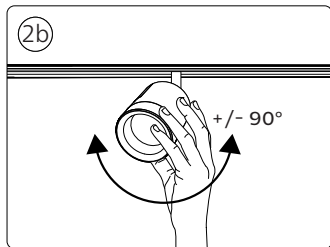

IP20

3a

3b

Signify
I.B.R.S. / C.C.R.I. Numéro 10461
5600 VB Eindhoven,
the Netherlands
☎00800-74454775

© 2022 Signify Holding
All rights reserved

929003115701 - Hue Perifo cylinder spotlight B
929003115801 - Hue Perifo cylinder spotlight W