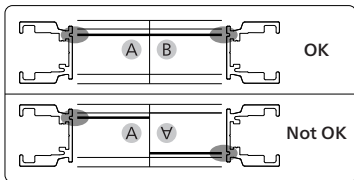

Power supply unit wall

UK

Connector | Corner external

Connector | Corner internal

Connector | Straight

Rail

Rail cover

End-cap

5x25

Excl./Искл.

6

9

17

23

Signify
I.B.R.S. / C.C.R.I. Numéro 10461
5600 VB Eindhoven,
the Netherlands
☎00800-74454775

© 2022 Signify Holding
All rights reserved