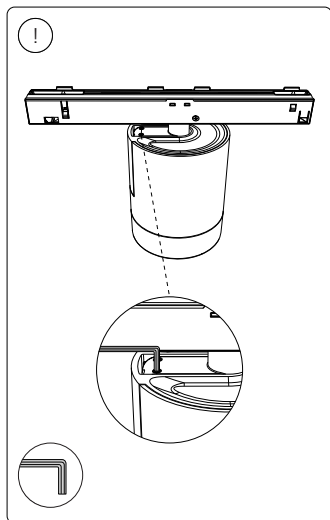

IP20

3a

3b

Signify
I.B.R.S. / C.C.R.I. Numéro 10461
5600 VB Eindhoven,
the Netherlands
☎00800-74454775

© 2022 Signify Holding
All rights reserved

929003115701 - Hue Perifo cylinder spotlight B
929003115801 - Hue Perifo cylinder spotlight W