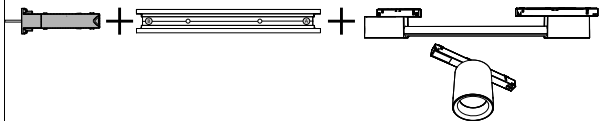

Power supply unit wall

UK

Connector | Corner external

Connector | Corner internal

Connector | Straight

Rail

Rail cover

End-cap

5x25

Excl./Искл.

6

9

17

23

Signify
I.B.R.S. / C.C.R.I. Numéro 10461
5600 VB Eindhoven,
the Netherlands
☎00800-74454775

© 2022 Signify Holding
All rights reserved