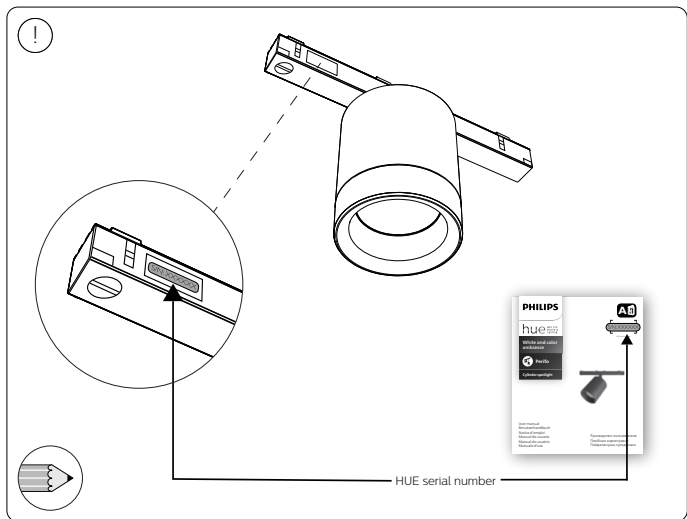

IP20

3a

3b

Signify
I.B.R.S. / C.C.R.I. Numéro 10461
5600 VB Eindhoven,
the Netherlands
☎00800-74454775

© 2022 Signify Holding
All rights reserved

929003115701 - Hue Perifo cylinder spotlight B
929003115801 - Hue Perifo cylinder spotlight W