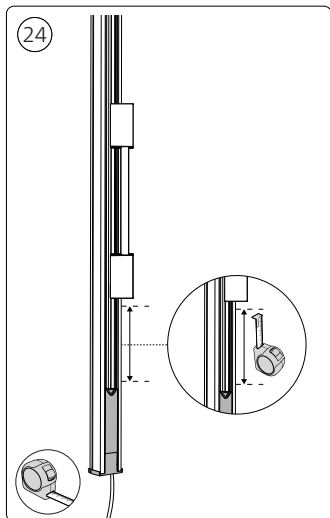

Power supply unit wall

UK

Connector | Corner external

Connector | Corner internal

Connector | Straight

Rail

Rail cover

End-cap

5x25

Excl./Искл.

6

9

17

23

Signify
I.B.R.S. / C.C.R.I. Numéro 10461
5600 VB Eindhoven,
the Netherlands
☎00800-74454775

© 2022 Signify Holding
All rights reserved