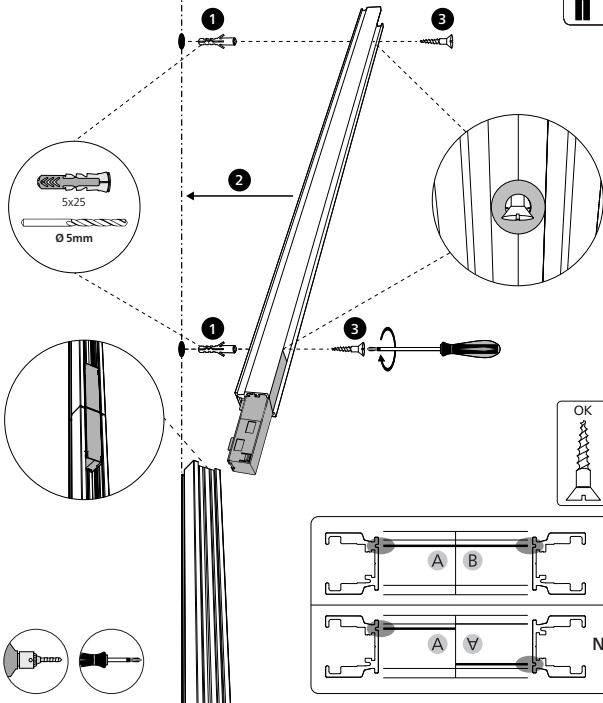

Power supply unit wall

UK

Connector | Corner external

Connector | Corner internal

Connector | Straight

Rail

Rail cover

End-cap

5x25

Excl./Искл.

6

9

17

23

Signify
I.B.R.S. / C.C.R.I. Numéro 10461
5600 VB Eindhoven,
the Netherlands
☎00800-74454775

© 2022 Signify Holding
All rights reserved