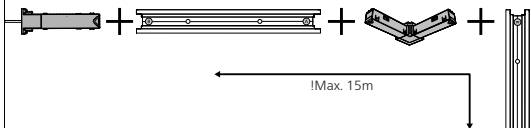

Power supply unit wall

UK

Connector | Corner external

Connector | Corner internal

Connector | Straight

Rail

Rail cover

End-cap

5x25

Excl./Искл.

6

9

17

23

Signify
I.B.R.S. / C.C.R.I. Numéro 10461
5600 VB Eindhoven,
the Netherlands
☎00800-74454775

© 2022 Signify Holding
All rights reserved