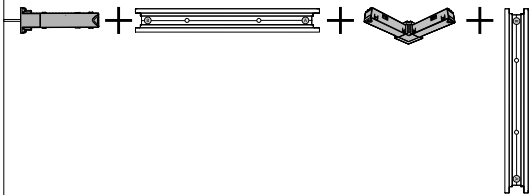

Power supply unit wall

UK

Connector | Corner external

Connector | Corner internal

Connector | Straight

Rail

Rail cover

End-cap

5x25

Excl./Искл.

6

9

17

23

Signify
I.B.R.S. / C.C.R.I. Numéro 10461
5600 VB Eindhoven,
the Netherlands
☎00800-74454775

© 2022 Signify Holding
All rights reserved