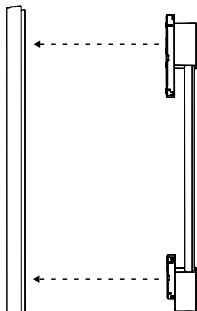

Power supply unit wall

UK

Connector | Corner external

Connector | Corner internal

Connector | Straight

Rail

Rail cover

End-cap

5x25

Excl./Искл.

6

9

17

23

Signify
I.B.R.S. / C.C.R.I. Numéro 10461
5600 VB Eindhoven,
the Netherlands
☎00800-74454775

© 2022 Signify Holding
All rights reserved