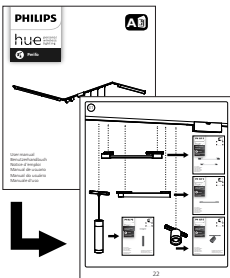

IP20

3a

3b

Signify
I.B.R.S. / C.C.R.I. Numéro 10461
5600 VB Eindhoven,
the Netherlands
☎00800-74454775

© 2022 Signify Holding
All rights reserved

929003115701 - Hue Perifo cylinder spotlight B
929003115801 - Hue Perifo cylinder spotlight W