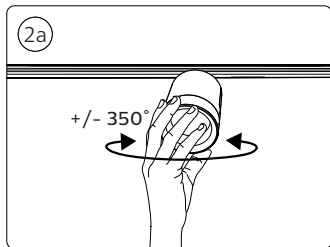

IP20

3a

3b

Signify
I.B.R.S. / C.C.R.I. Numéro 10461
5600 VB Eindhoven,
the Netherlands
☎00800-74454775

© 2022 Signify Holding
All rights reserved

929003115701 - Hue Perifo cylinder spotlight B
929003115801 - Hue Perifo cylinder spotlight W