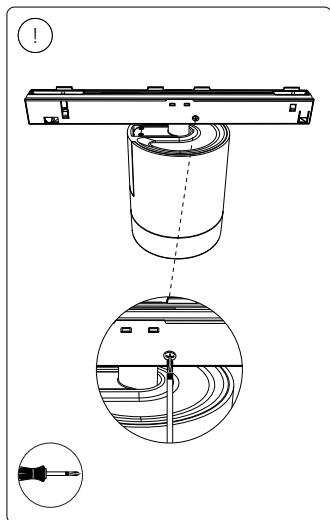

IP20

3a

3b

Signify
I.B.R.S. / C.C.R.I. Numéro 10461
5600 VB Eindhoven,
the Netherlands
☎00800-74454775

© 2022 Signify Holding
All rights reserved

929003115701 - Hue Perifo cylinder spotlight B
929003115801 - Hue Perifo cylinder spotlight W