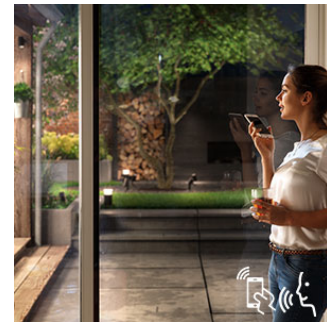

Set timers for convenience

Enjoy longer evenings outside, finish yard work or just bring the garbage outside after sunset. Have your Philips Hue lights turn on automatically by setting schedules or use sunset /sunrise routine. And of course, you can also turn off or dim your lights this way. You'll

Control it your way

Connect your Philips Hue lights with the Bridge and start discovering the endless possibilities. Control your lights from your smartphone or tablet via the Philips Hue app, or add the indoor switches to your system to change your lights. Set timers, notifications, alarms, and more for the full Philips Hue experience. Philips Hue even works with Amazon Alexa, Apple HomeKit and the Google Assistant to allow you to control your lights with your voice.