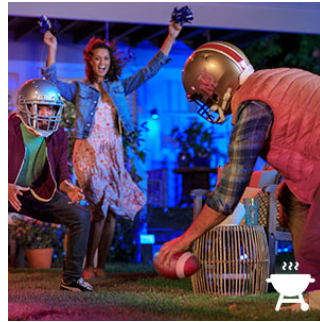

- Requires a Philips Hue bridge

PHILIPS

Lily Outdoor spot light
LED integrated Extension, Black, Smart control with Hue bridge*

1741530P7

Highlights

Paint your outdoors

With Philips Hue outdoor lighting there's no limit to the magic you can add. Play with 16 million colors and all shades of white light to create the effect you want. Highlight objects, trees or pathways to make your space stand out. Use the Hue app to save your favorite light settings and recall them whenever you want with the tap of a finger.

Warm to cool white light

Extend your evenings with Philips Hue outdoor lighting. Set the right ambiance on your patio, balcony or porch and relax. From the warm white light of a summer sun, to the ice cool daylight of winter: you can enjoy any shade of white light to fit your mood throughout the year.

Special occasions

Family or friends coming over? Set your outdoor lights to match the occasion. Whether it's a cozy dinner on the balcony, a BBQ on the patio or party in the backyard, you can add a touch of magic to every get-together with Philips Hue. Create colorful scenes or slow-moving dynamic effects to enjoy these special moments to the fullest.