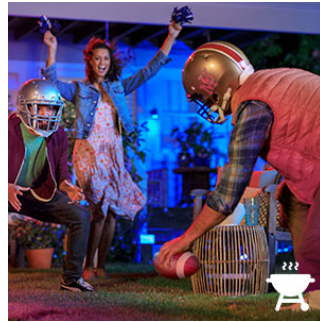

- Requires a Philips Hue bridge

PHILIPS

Highlights

Paint your outdoors

With Philips Hue outdoor lighting there's no limit to the magic you can add. Play with 16 million colors and all shades of white light to create the effect you want. Highlight objects, trees or pathways to make your space stand out. Use the Hue app to save your favorite light settings and recall them whenever you want with the tap of a finger.

Warm to cool white light

Extend your evenings with Philips Hue outdoor lighting. Set the right ambiance on your patio, balcony or porch and relax. From the warm white light of a summer sun, to the ice cool daylight of winter: you can enjoy any shade of white light to fit your mood throughout the year.

Special occasions

Family or friends coming over? Set your outdoor lights to match the occasion. Whether it's a cozy dinner on the balcony, a BBQ on the patio or party in the backyard, you can add a touch of magic to every get-together with Philips Hue. Create colorful scenes or slow-moving dynamic effects to enjoy these special moments to the fullest.