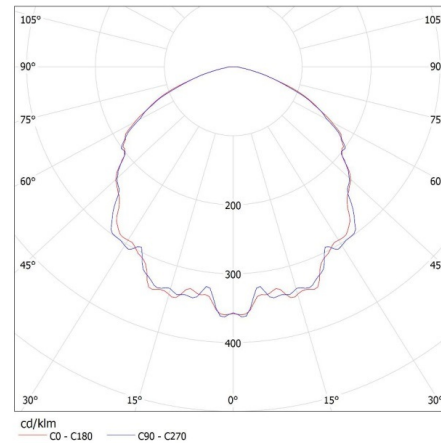

KANLUX S.A. (kat 27155+33193+33196) HB PRO LED HI 100W-NW + LENS 120D +
GRID / LDC (Polar)

Luminaire: KANLUX S.A. (kat 27155+33193+33196) HB PRO LED HI 100W-NW + LENS 120D + GRID
Lamps: 1 x HB PRO LED HI 100W-NW