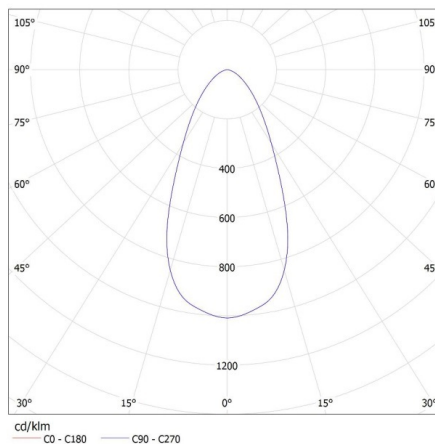

27157 HB PRO LED HI 200W-NW

Csarnokvilágító LED lámpatest

KANLUX S.A. (kat 27157+33192) HB PRO LED HI 200W-NW + LENS50D / LDC (Polar)