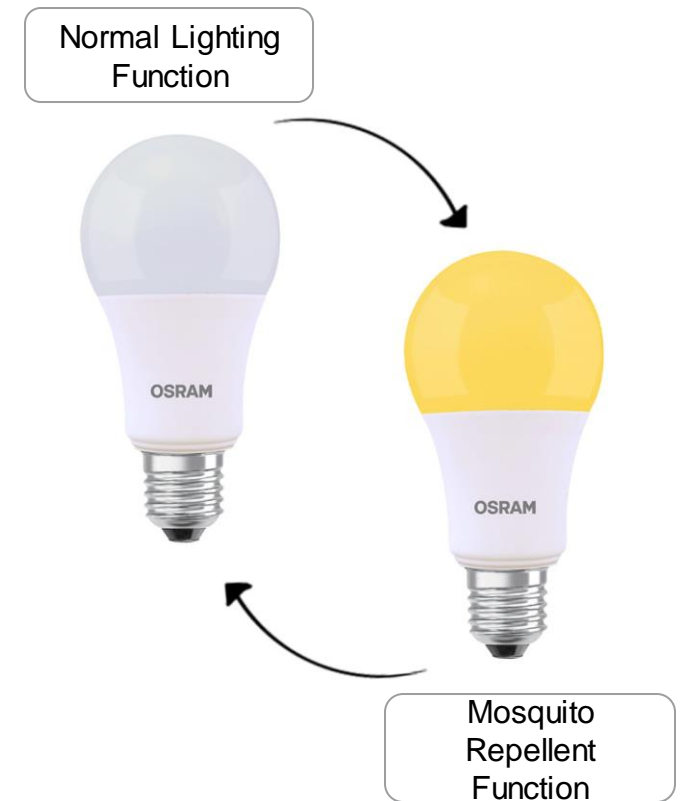

LEDVANCE

Product Management Team

MOSQUITO REPELLENT LED

MOSQUITO REPELLENT LED / LCLA60 MOSQ

LCLA60 MOSQ

+ Portfolio

- 8.3 W
- 840 lm
- 806 lm
- 6500K
- 2700K

110 mm, 60 mm

LCLA60 MOSQ

MOSQUITO REPELLENT LED / LCLA60 MOSQ

Model name	EAN10	Power	Luminous flux	Luminous efficacy	CCT	CRI	Lifetime	Operating temp.	Dimensions
		[W]	[lm]	[lm/W]	[K]		[h]	[°C]	[mm]
LCLA60 MOSQ 8,3W/827 220VE2712X1EUEOSRAM	4058075592193	8.3	806	97	2700K	>80	25.000	-20° .. +40°	110x60
LCLA60 MOSQ 8,3W/865 220VE2712X1EUEOSRAM	4058075590106	8.3	840	101	6500	>80	25.000	-20° .. +40°	110x60