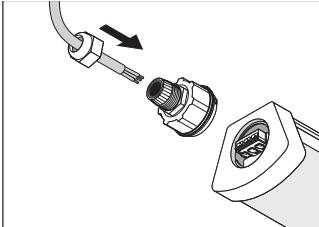

References / Links

- For Guarantee see www.ledvance.com/guarantee

DISCLAIMER

Subject to change without notice. Errors and omission excepted. Always make sure to use the most recent release.