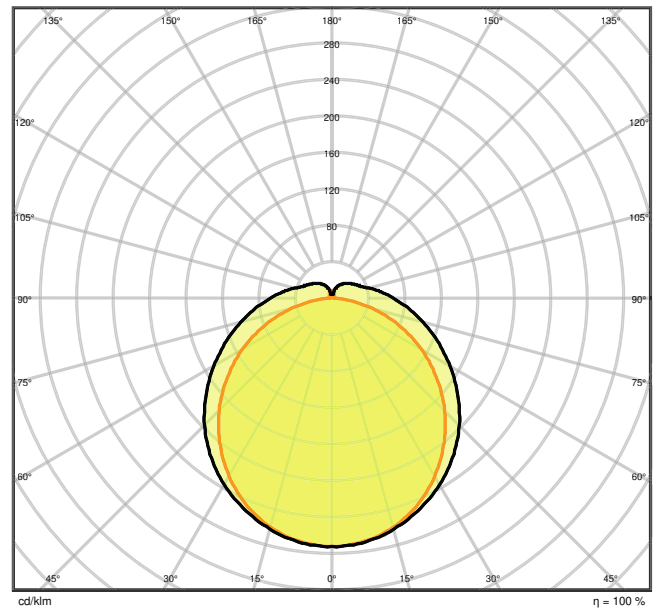

Product features

- High luminous efficacy: up to 120 lm/W
- Type of protection: IP66
- Beam angle: 120°
- Through-wiring 3x1.5mm² already installed

- Polycarbonate housing

TECHNICAL DATA

Electrical data

Nominal wattage	55.00 W
Nominal voltage	220...240 V
Mains frequency	50...60 Hz
Nominal current	300 mA
Inrush current	13 A
Inrush current time T_{h50}	170 μ s
Max. no. of lum. on circuit break. B16 A	32
Max. no. of lum. on circuit break. C10 A	26
Max. no. of lum. on circuit break. C16 A	42
Power factor λ	> 0.90
Total harmonic distortion	20 %
Protection class	II
Operating mode	Integrated LED driver

Photometrical data

Luminous flux	6700 lm
Luminous efficacy	120 lm/W
Color temperature	6500 K
Light color (designation)	Cool Daylight
Color rendering index Ra	> 80
Standard deviation of color matching	≤ 5 sdc _m
Luminous intensity	-
Flickering metric (Pst LM)	-
Stroboscope effect metric (SVM)	-
Photobiological safety group acc. to EN62778	RG0
Beam angle	120 °

LDC typ cone

LDC typ polar

Dimensions & Weight

Length	1590.00 mm
Width	86.00 mm
Height	68.00 mm
Product weight	1380.00 g

Materials & Colors

Product color	Gray
Housing color	Gray
Body material	Polycarbonate (PC)
Cover material	Polycarbonate (PC)
Light emitting surface material	Polycarbonate (PC)