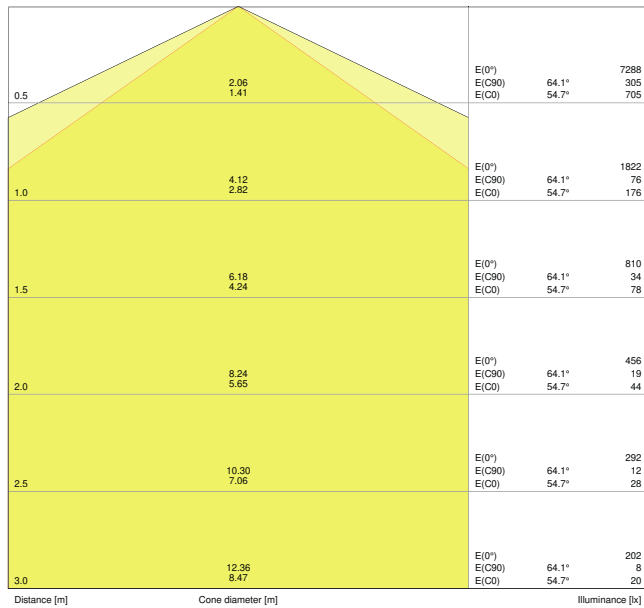

Product features

- High luminous efficacy: up to 120 lm/W
- Type of protection: IP66
- Beam angle: 120°
- Through-wiring 3x1.5mm² already installed

- Polycarbonate housing

TECHNICAL DATA

Electrical data

Nominal wattage	55.00 W
Nominal voltage	220...240 V
Mains frequency	50...60 Hz
Nominal current	300 mA
Inrush current	13 A
Inrush current time T_{h50}	170 μ s
Max. no. of lum. on circuit break. B16 A	32
Max. no. of lum. on circuit break. C10 A	26
Max. no. of lum. on circuit break. C16 A	42
Power factor λ	> 0.90
Total harmonic distortion	20 %
Protection class	II
Operating mode	Integrated LED driver

Photometrical data

Luminous flux	6700 lm
Luminous efficacy	120 lm/W
Color temperature	6500 K
Light color (designation)	Cool Daylight
Color rendering index Ra	> 80
Standard deviation of color matching	≤ 5 sdc _m
Luminous intensity	-
Flickering metric (Pst LM)	-
Stroboscope effect metric (SVM)	-
Photobiological safety group acc. to EN62778	RG0
Beam angle	120 °

LDC typ cone

LDC typ polar

Dimensions & Weight

Length	1590.00 mm
Width	86.00 mm
Height	68.00 mm
Product weight	1380.00 g

Materials & Colors

Product color	Gray
Housing color	Gray
Body material	Polycarbonate (PC)
Cover material	Polycarbonate (PC)
Light emitting surface material	Polycarbonate (PC)