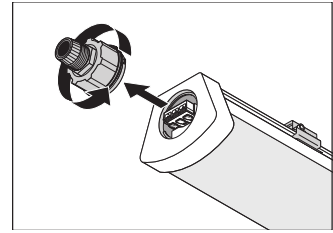

References / Links

- For Guarantee see www.ledvance.com/guarantee

DISCLAIMER

Subject to change without notice. Errors and omission excepted. Always make sure to use the most recent release.