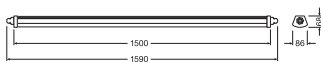

Photometrical data

Luminous flux	6700 lm
Luminous efficacy	120 lm/W
Color temperature	6500 K
Light color (designation)	Cool Daylight
Color rendering index Ra	> 80
Standard deviation of color matching	≤ 5 sdc _m
Luminous intensity	-
Flickering metric (Pst LM)	-
Stroboscope effect metric (SVM)	-
Photobiological safety group acc. to EN62778	RG0
Beam angle	120 °

LDC typ cone

LDC typ polar

Dimensions & Weight

Length	1590.00 mm
Width	86.00 mm
Height	68.00 mm
Product weight	1380.00 g

Materials & Colors

Product color	Gray
Housing color	Gray
Body material	Polycarbonate (PC)
Cover material	Polycarbonate (PC)
Light emitting surface material	Polycarbonate (PC)