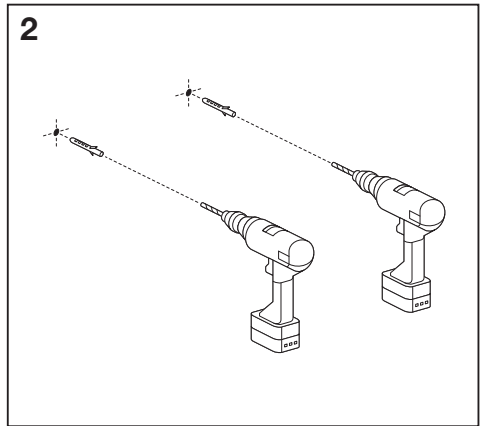

SOLAR WALL SENSOR DOUBLE CIRCLE