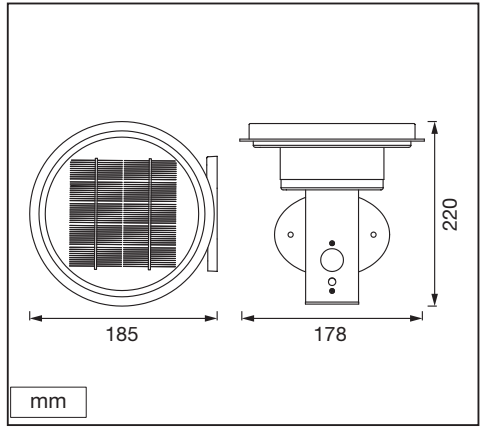

SOLAR WALL SENSOR DOUBLE CIRCLE