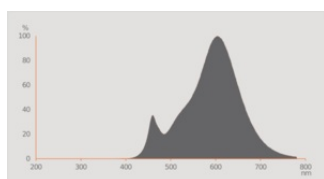

Photometrical data

Light color (designation)	Tunable White
Lumen main.fact.at end of nom.life time	0.70
Standard deviation of color matching	≤ 6 sdcn
Nominal luminous flux	470 lm
Luminous flux	470 lm
Luminous efficacy	95 lm/W
Adjustable color temperature	2700...6500 K
Color temperature	2700...6500 K
Color rendering index Ra	> 80
Flickering metric (Pst LM)	1.0
Stroboscope effect metric (SVM)	0.90

Light technical data

Beam angle	180 °
Starting time	< 0.5 s
Light control	Adjustable color temperature

Dimensions & Weight

Product weight	30.00 g
Diameter	45.00 mm
Length	93.00 mm
Width	45.00 mm
Height	45.00 mm
Outer bulb [PICOS]	P40