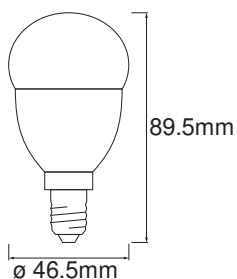

Photometrical data

Light color (designation)	Tunable White
Lumen main.fact.at end of nom.life time	0.70
Standard deviation of color matching	≤ 6 sdcn
Nominal luminous flux	470 lm
Luminous flux	470 lm
Luminous efficacy	95 lm/W
Adjustable color temperature	2700...6500 K
Color temperature	2700...6500 K
Color rendering index Ra	> 80
Flickering metric (Pst LM)	1.0
Stroboscope effect metric (SVM)	0.90

Light technical data

Beam angle	180 °
Starting time	< 0.5 s
Light control	Adjustable color temperature

Dimensions & Weight

Product weight	30.00 g
Diameter	45.00 mm
Length	93.00 mm
Width	45.00 mm
Height	45.00 mm
Outer bulb [PICOS]	P40