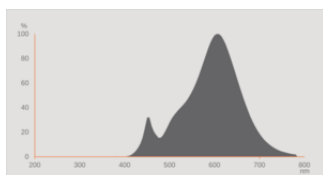

Product features

- Professional LED lamps for line voltage
- Dimmable
- Lifetime: up to 15,000 h
- Beam angle: up to 300°
- Lamp made of glass
- Good quality of light; color rendering index $R_a \geq 80$; constant chromaticity

Photometrical data

Luminous flux	470 lm
Nominal useful luminous flux 90°	470 lm
Luminous efficacy	97 lm/W
Lumen main.fact.at end of nom.life time	0.70
Light color (designation)	Warm White
Color temperature	2700 K
Color rendering index Ra	≥80
Light color	827
Standard deviation of color matching	≤6 sdcn
Rated LLMF at 6,000 h	0.80
Flickering metric (Pst LM)	1.0
Stroboscope effect metric (SVM)	0.4

Light technical data

Beam angle	300 °
Warm-up time (60 %)	< 0.50 s
Starting time	< 0.5 s
Rated beam angle (half peak value)	300.00 °

Dimensions & Weight

Overall length	97.00 mm
Diameter	35.00 mm
Maximum diameter	35 mm
Product weight	13.00 g