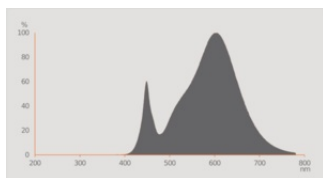

- Lifetime: up to 15,000 h

TECHNICAL DATA

Electrical data

Nominal wattage	4.3 W
Construction wattage	4.30 W
Nominal voltage	220...240 V
Claimed equiv. conventional lamp power	30 W
Nominal current	38 mA
Type of current	AC
Inrush current	7 A
Operating frequency	50/60 Hz
Mains frequency	50/60 Hz
Max. lamp no. on circuit break. 10 A (B)	41
Max. lamp no. on circuit break. 16 A (B)	52
Power factor λ	> 0.40

Photometrical data

Luminous intensity	100 cd
Luminous flux	350 lm
Nominal useful luminous flux 90°	350 lm
Luminous efficacy	81 lm/W
Lumen main.fact.at end of nom.life time	0.70
Light color (designation)	Warm White
Color temperature	3000 K
Color rendering index Ra	≥80
Light color	830
Standard deviation of color matching	≤6 sdcn
Rated peak intensity	100 cd
Rated LLMF at 6,000 h	0.80
Flickering metric (Pst LM)	1.0
Stroboscope effect metric (SVM)	0.4

Light technical data

Beam angle	120 °
Warm-up time (60 %)	< 0.50 s
Starting time	< 0.5 s
Rated beam angle (half peak value)	120.00 °

Dimensions & Weight

Overall length	56.00 mm
Diameter	50.00 mm
Maximum diameter	50 mm
Product weight	39.00 g