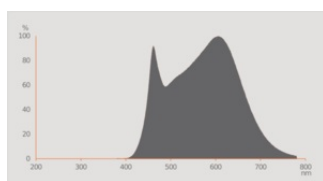

Photometrical data

Luminous intensity	560 cd
Luminous flux	575 lm
Nominal useful luminous flux 90°	575 lm
Luminous efficacy	69 lm/W
Lumen main.fact.at end of nom.life time	0.70
Light color (designation)	Cool White
Color temperature	4000 K
Color rendering index Ra	> 90
Light color	940
Standard deviation of color matching	≤5 sdc _m
Rated peak intensity	560 cd
Rated LLMF at 6,000 h	0.80
Flickering metric (Pst LM)	0.2
Stroboscope effect metric (SVM)	0.4

Light technical data

Beam angle	60 °
Warm-up time (60 %)	< 0.50 s
Starting time	< 0.5 s
Rated beam angle (half peak value)	60.00 °

Dimensions & Weight

Overall length	52.00 mm
Diameter	50.00 mm
Maximum diameter	50 mm
Product weight	56.00 g