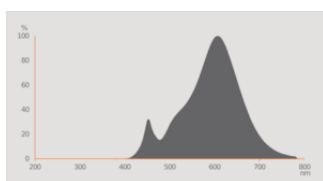

Photometrical data

Luminous intensity	560 cd
Luminous flux	575 lm
Nominal useful luminous flux 90°	575 lm
Luminous efficacy	69 lm/W
Lumen main.fact.at end of nom.life time	0.70
Light color (designation)	Warm White
Color temperature	2700 K
Color rendering index Ra	≥ 90
Light color	927
Standard deviation of color matching	≤ 5 sdc
Rated peak intensity	560 cd
Rated LLMF at 6,000 h	0.80
Flickering metric (Pst LM)	0.2
Stroboscope effect metric (SVM)	0.4

Light technical data

Beam angle	60 °
Warm-up time (60 %)	< 0.50 s
Starting time	< 0.5 s
Rated beam angle (half peak value)	60.00 °

Dimensions & Weight

Overall length	52.00 mm
Diameter	50.00 mm
Maximum diameter	50 mm
Product weight	56.00 g