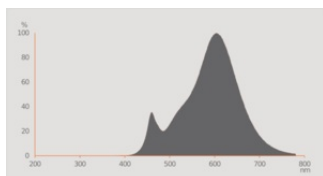

Photometrical data

Light color (designation)	RGBW
Lumen main.fact.at end of nom.life time	0.70
Standard deviation of color matching	≤ 6 sdcn
Nominal luminous flux	345 lm
Luminous flux	345 lm
Luminous efficacy	73 lm/W
Luminous intensity	380 cd
Adjustable color temperature	2700...6500 K
Color temperature	2700...6500 K
Color rendering index Ra	80
Flickering metric (Pst LM)	1.0
Stroboscope effect metric (SVM)	0.9

Light technical data

Beam angle	45 °
Starting time	< 0.5 s

Warm-up time (60 %)	< 0.50 s
---------------------	----------

Dimensions & Weight

Product weight	84.00 g
Diameter	63.00 mm
Maximum diameter	102 mm
Length	102.00 mm
Width	63.00 mm
Height	63.00 mm
Outer bulb [PICOS]	R63