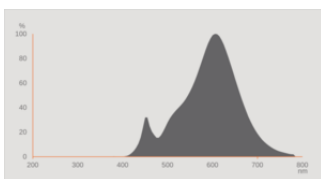

Photometrical data

Light color (designation)	Warm White
Lumen main.fact.at end of nom.life time	0.93
Standard deviation of color matching	≤ 6 sdcn
Nominal luminous flux	470 lm
Luminous flux	470 lm
Luminous efficacy	117 lm/W
Adjustable color temperature	2700 K
Color temperature	2700 K
Color rendering index Ra	80
Flickering metric (Pst LM)	1.0
Stroboscope effect metric (SVM)	0.9

Light technical data

Beam angle	300 °
Starting time	< 0.5 s
Warm-up time (60 %)	< 0.50 s

Dimensions & Weight

Product weight	26.00 g
Diameter	35.00 mm
Maximum diameter	35 mm
Length	118.00 mm
Width	35.00 mm
Height	35.00 mm
Outer bulb [PICOS]	P40