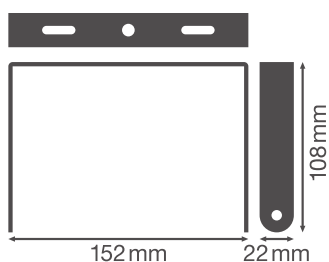

PRODUCT DATASHEET

HB COMP V BRACKET 133W

HIGH BAY COMPACT BRACKETS | Mounting accessory for HIGHBAY COMPACT luminaires

Product features

- Brackets made of black steel
- Adjustable swivel angle: $\pm 60^\circ$

TECHNICAL DATA

Dimensions & Weight

Length	152.0 mm
Width	22,0 mm
Height	108 mm
Product weight	95.00 g

Materials & Colors

Product color	Black
Body material	Steel

Additional product data

Product remark	Available from March 2022
----------------	---------------------------

DOWNLOAD DATA

DOWNLOAD DATA	
	User instruction
	Tender documents

LOGISTICAL DATA

Product code	Packaging unit (Pieces/Unit)	Dimensions (length x width x height)	Gross weight	Volume
4058075715295	Folding box 1	116 mm x 27 mm x 154 mm	118.00 g	0.48 dm ³
4058075715301	Shipping box 10	236 mm x 161 mm x 175 mm	1335.00 g	6.65 dm ³