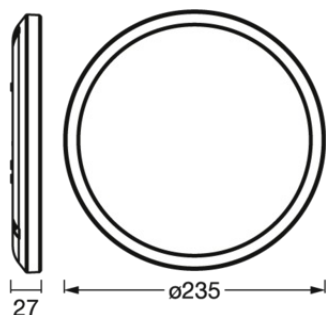

TECHNICAL DATA

Electrical data

| | |
|--|-------------|
| Nominal wattage | 19.00 W |
| Nominal voltage | 220...240 V |
| Mains frequency | 50...60 Hz |
| Nominal current | 70.000 mA |
| Inrush current | 15 A |
| Inrush current time T_{h50} | 300 μ s |
| Max. no. of lum. on circuit break. B16 A | 15 |
| Max. no. of lum. on circuit break. C16 A | 24 |
| Power factor λ | > 0.90 |
| Total harmonic distortion | < 30 % |
| Protection class | II |

Photometrical data

| | |
|--|---------------------|
| Luminous flux | 1140 lm |
| Total luminous flux of contained light sources | 1790 lm |
| Luminous efficacy | 60 lm/W |
| Color temperature | 2700...6500 K |
| Light color (designation) | Tunable White / RGB |
| Color rendering index Ra | > 80 |
| Standard deviation of color matching | \leq 6 sdcM |
| Flickering metric (Pst LM) | - |
| Stroboscope effect metric (SVM) | - |
| Photobiological safety group acc. to EN62778 | RG0 |
| Photobiological safety group acc. to EN62471 | RG0 |
| Beam angle | 110 ° |
| UGR | < 25 |

Dimensions & Weight

| | |
|----------------|-----------|
| Diameter | 235.00 mm |
| Height | 27.00 mm |
| Product weight | 460.00 g |

Materials & Colors

| | |
|--|---------|
| Product color | White |
| Housing color | White |
| Body material | Plastic |
| Glow Wire Test according to IEC 60695-2-12 | 650 °C |
| Mercury content | 0.0 mg |

DOWNLOAD DATA

| DOWNLOAD DATA | |
|---|----------------------------|
|  | User instruction |
|  | Declarations of conformity |
|  | Installation guide |

LOGISTICAL DATA

| Product code | Packaging unit (Pieces/Unit) | Dimensions (length x width x height) | Gross weight | Volume |
|---------------|------------------------------|--------------------------------------|--------------|-----------------------|
| 4058075752719 | Folding box 1 | 52 mm x 241 mm x 263 mm | 547.00 g | 3.30 dm ³ |
| 4058075752726 | Shipping box 5 | 275 mm x 252 mm x 279 mm | 3175.00 g | 19.33 dm ³ |