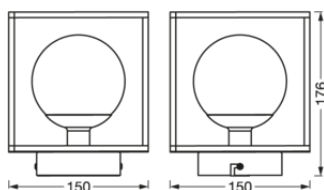

### Dimensions & Weight

Length	150.00 mm
Width	150.00 mm
Height	175.00 mm
Product weight	880.00 g