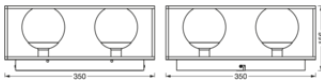

### Dimensions & Weight

Length	350.00 mm
Width	350.00 mm
Height	155.00 mm
Product weight	3000.00 g