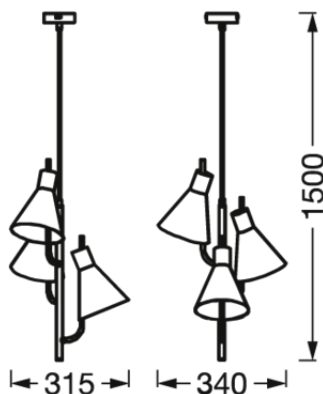

Product features

- 3000 K
- Housing material: metal
- Decorative Luminaire

TECHNICAL DATA

Electrical data

Nominal wattage	14.00 W
Nominal voltage	220...240 V
Mains frequency	50...60 Hz
Nominal current	76.000 mA
Inrush current time T_{h50}	1900 μ s
Power factor λ	≥ 0.7
Protection class	II

Photometrical data

Luminous flux	850 lm
Total luminous flux of contained light sources	1260 lm
Luminous efficacy	60 lm/W
Color temperature	3000 K
Light color (designation)	Warm White
Color rendering index Ra	> 80
Standard deviation of color matching	6 sdc _m
Flickering metric (Pst LM)	-
Stroboscope effect metric (SVM)	-
Photobiological safety group acc. to EN62778	RG1

Dimensions & Weight

Length	340.00 mm
Width	315.00 mm
Height	1500.00 mm
Product weight	1050.00 g

Materials & Colors

Product color	Black
Housing color	Black
Body material	Steel
Glow Wire Test according to IEC 60695-2-12	650 °C
Mercury content	0.0 mg