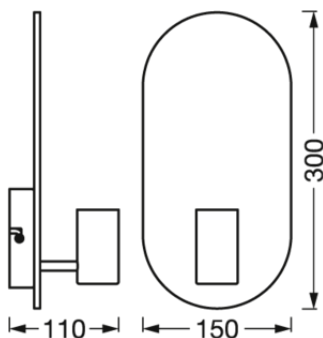

Product features

- Housing material: metal and wood
- Decorative Luminaire

TECHNICAL DATA

Electrical data

Nominal voltage	220...240 V
Mains frequency	50...60 Hz
Protection class	II

Photometrical data

Flickering metric (Pst LM)	-
Stroboscope effect metric (SVM)	-

Dimensions & Weight

Length	150.00 mm
Width	110.00 mm
Height	300.00 mm
Product weight	330.00 g

Materials & Colors

Product color	Wood decor Black
Housing color	Wood decor Black
Body material	Wood
Mercury content	0.0 mg

LOGISTICAL DATA

Product code	Packaging unit (Pieces/Unit)	Dimensions (length x width x height)	Gross weight	Volume
4058075757080	Folding box 1	128 mm x 192 mm x 353 mm	459.00 g	8.68 dm ³
4058075757097	Shipping box 4	531 mm x 213 mm x 378 mm	2413.00 g	42.75 dm ³