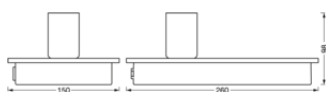

TECHNICAL DATA

Electrical data

Nominal voltage	220...240 V
Mains frequency	50...60 Hz
Protection class	II

Dimensions & Weight

Length	260.00 mm
Width	150.00 mm
Height	98.00 mm
Product weight	630.00 g
Cable length	1900 mm