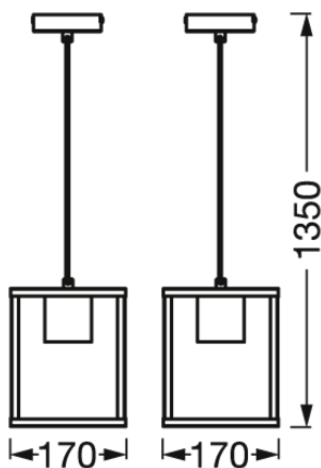

Nominal voltage	220...240 V
Mains frequency	50...60 Hz
Protection class	I

Photometrical data

Flickering metric (Pst LM)	-
----------------------------	---

Dimensions & Weight

Length	170.00 mm
Width	170.00 mm
Height	1350.00 mm
Product weight	650.00 g

- Complete mounting and connecting accessories included

DOWNLOAD DATA

DOWNLOAD DATA	
---------------	--

User instruction

LOGISTICAL DATA

Product code	Packaging unit (Pieces/Unit)	Dimensions (length x width x height)	Gross weight	Volume
4058075758902	Folding box 1	180 mm x 180 mm x 245 mm	834.00 g	7.94 dm ³
4058075758919	Shipping box 4	380 mm x 380 mm x 265 mm	4158.00 g	38.27 dm ³