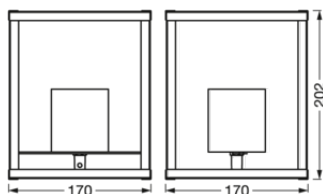

Nominal voltage	220...240 V
Mains frequency	50...60 Hz
Protection class	II

Dimensions & Weight

Length	170.00 mm
Width	170.00 mm
Height	203.00 mm
Product weight	550.00 g
Cable length	1600 mm

Materials & Colors

Certificates & Standards

Standards	CE
Ball shot safe	No

EQUIPMENT / ACCESSORIES

– Complete mounting and connecting accessories included

DOWNLOAD DATA

DOWNLOAD DATA	
	User instruction

LOGISTICAL DATA

Product code	Packaging unit (Pieces/Unit)	Dimensions (length x width x height)	Gross weight	Volume
4058075759084	Folding box 1	180 mm x 180 mm x 210 mm	827.00 g	6.80 dm ³
4058075759091	Shipping box 4	380 mm x 380 mm x 230 mm	4085.00 g	33.21 dm ³