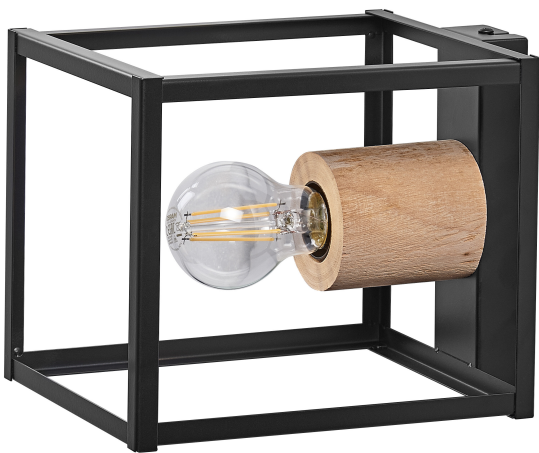

PRODUCT DATASHEET

DECOR NAIROBI WALL E27

Decor Nairobi | Decorative luminaires with socket E27 metal and wood

Areas of application

- Corridors
- Entrance areas
- Living rooms
- Bedrooms
- Kitchens
- Offices

Product benefits

- Elegant design
- High flexibility in the choice of the light source thanks to E27 base

Product features

- Housing material: metal and wood
- Decorative Luminaire

TECHNICAL DATA

Electrical data

Nominal voltage	220...240 V
Mains frequency	50...60 Hz
Protection class	I

Photometrical data

Flickering metric (Pst LM)	-
----------------------------	---

Dimensions & Weight

Length	170.00 mm
Width	227.00 mm
Height	170.00 mm
Product weight	540.00 g

Materials & Colors

Product color	Black
Housing color	Black
Body material	Steel
Mercury content	0.0 mg

Application & Mounting

Ambient temperature range	-20...+40 °C
Type of protection	IP20
Dimmable	No
Mounting type	Surface
Application environment	Indoor
With light source	No
Holder designation	E27