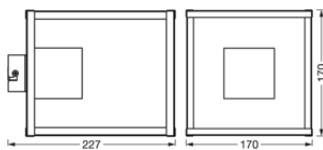

Nominal voltage	220...240 V
Mains frequency	50...60 Hz
Protection class	I

Photometrical data

Flickering metric (Pst LM)	-
----------------------------	---

Dimensions & Weight

Length	170.00 mm
Width	227.00 mm
Height	170.00 mm
Product weight	540.00 g

DOWNLOAD DATA

DOWNLOAD DATA	
	User instruction

LOGISTICAL DATA

Product code	Packaging unit (Pieces/Unit)	Dimensions (length x width x height)	Gross weight	Volume
4058075759145	Folding box 1	180 mm x 180 mm x 245 mm	724.00 g	7.94 dm ³
4058075759152	Shipping box 4	380 mm x 380 mm x 265 mm	3718.00 g	38.27 dm ³