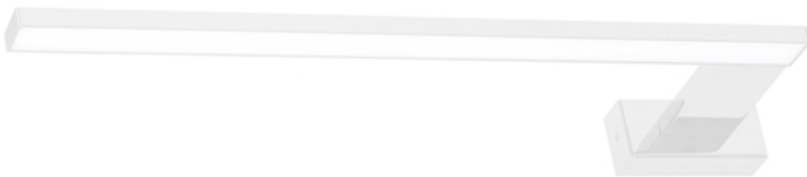

SHINE WHITE 45cm 11W LED knob

Categories: [INDOOR LIGHTING](#) \ [WALL LAMPS](#)

www.eko-light.com

SIGNS

Bar code

5902693738763

Symbol

ML3876

LOGISTICS

Base unit

pcs

VAT

23%