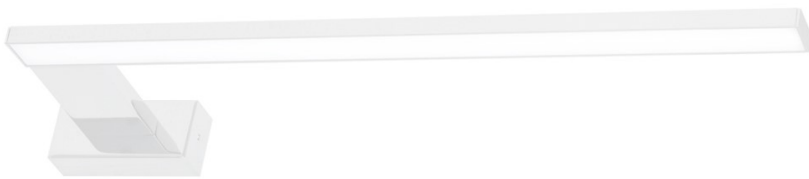

Wall lamp SHINE WHITE 45cm 11W LED

Categories: [INDOOR LIGHTING](#) \ [WALL LAMPS](#)

www.eko-light.com

SIGNS

Bar code

5902693738770

Symbol

ML3877

LOGISTICS

Base unit

pcs

VAT

23%