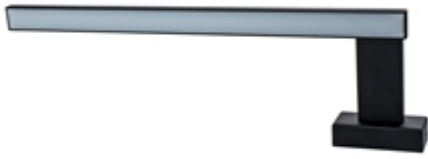

Wall lamp SHINE BLACK 45cm 11W LED

Categories: [INDOOR LIGHTING](#) \ [WALL LAMPS](#)

www.eko-light.com

SIGNS

Bar code
5902693743804
Symbol
ML4380

LOGISTICS

Base unit
pcs
VAT
23%

+3

CHARACTERISTICS

Width: [450 mm](#)

Depth: [120 mm](#)

Height: [40 mm](#)

Power: [11W LED](#)

Luminous flux: [770lm](#)

Color temperature: [Neutral 4000K](#)

Source of light: [Yes](#)

PACKAGE CATEGORY: [Corrugated cardboard](#)

CATEGORY IN THE PACKAGE: [Foil](#)

Producer: [Eco-Light](#)

Brand: [Milagro](#)

DESCRIPTION

SHINE - functionality and aesthetics at the highest level

The Shine collection has been designed in such a way that, in addition to high functionality, it is also a decorative element of the interior. This is a group of wall lamps that, thanks to very simple stylistic lines, have many fans. Shine models are characterized by a perfect finish at an attractive price.

The unique style of the wall lamp from the Shine collection fits into any type of interior. They will prove themselves in all minimalist and modern arrangements. They will fulfill their function best in the bathroom, suspended above the mirror. Protection against drops of water is ensured by the IP44 tightness class.