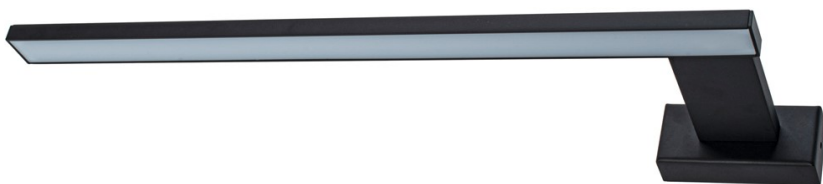

Wall lamp SHINE BLACK 45cm 11W LED

Categories: [INDOOR LIGHTING](#) \ [WALL LAMPS](#)

www.eko-light.com

SIGNS

Bar code
5902693743804
Symbol
ML4380

LOGISTICS

Base unit
pcs
VAT
23%

+3

CHARACTERISTICS

Width: [450 mm](#)

Depth: [120 mm](#)

Height: [40 mm](#)

Power: [11W LED](#)

Luminous flux: [770lm](#)

Color temperature: [Neutral 4000K](#)

Source of light: [Yes](#)

PACKAGE CATEGORY: [Corrugated cardboard](#)

CATEGORY IN THE PACKAGE: [Foil](#)

Producer: [Eco-Light](#)

Brand: [Milagro](#)

DESCRIPTION

SHINE - functionality and aesthetics at the highest level

The Shine collection has been designed in such a way that, in addition to high functionality, it is also a decorative element of the interior. This is a group of wall lamps that, thanks to very simple stylistic lines, have many fans. Shine models are characterized by a perfect finish at an attractive price.

The unique style of the wall lamp from the Shine collection fits into any type of interior. They will prove themselves in all minimalist and modern arrangements. They will fulfill their function best in the bathroom, suspended above the mirror. Protection against drops of water is ensured by the IP44 tightness class.