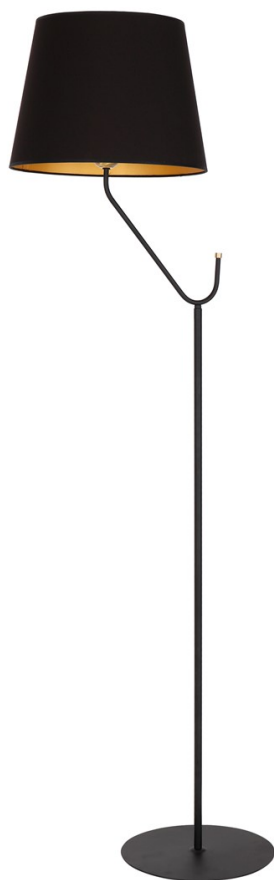

Floor lamp VICTORIA BLACK 1xE27

Categories: [INTERNAL LIGHTING](#) \ [STANDING LAMPS](#)

www.eko-light.com

SIGNS

Barcode
5902693749158
Symbol
MLP4915

LOGISTICS

Base unit
pcs
VAT
23%