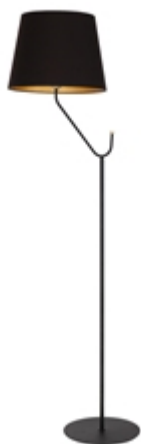

+4

CHARACTERISTICS

WIDTH (mm): [370 mm](#); [370 mm 370 mm](#)

DEPTH (mm): [370 mm](#); [370 mm 370 mm](#)

HEIGHT (mm): [1700 mm](#)

SHADE HEIGHT (mm): [28.5cm](#)

SHADE WIDTH (mm): [38cm](#)

POWER: [1xE27](#); [1xE27 60W](#)

LIGHT SOURCE INCLUDED: [NOT](#)

TENSION: [~230V / 50Hz](#)