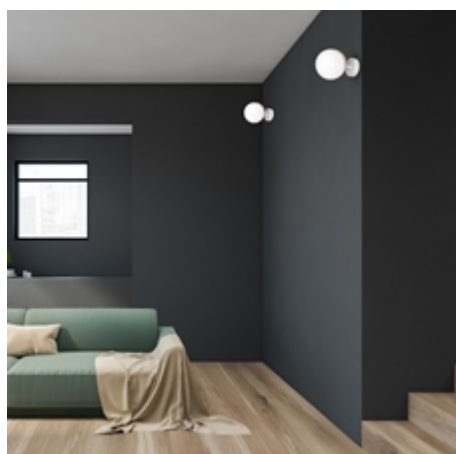

+4

CHARACTERISTICS

WIDTH (mm): [150 mm](#)

DEPTH (mm): [200 mm](#)

HEIGHT (mm): [150 mm](#)

SHADE HEIGHT (mm): [9cm](#)

SHADE WIDTH (mm): [10cm](#)

POWER: [1xE14 40W](#)

LIGHT SOURCE INCLUDED: [NOT](#)

TENSION: [~230V / 50Hz](#)