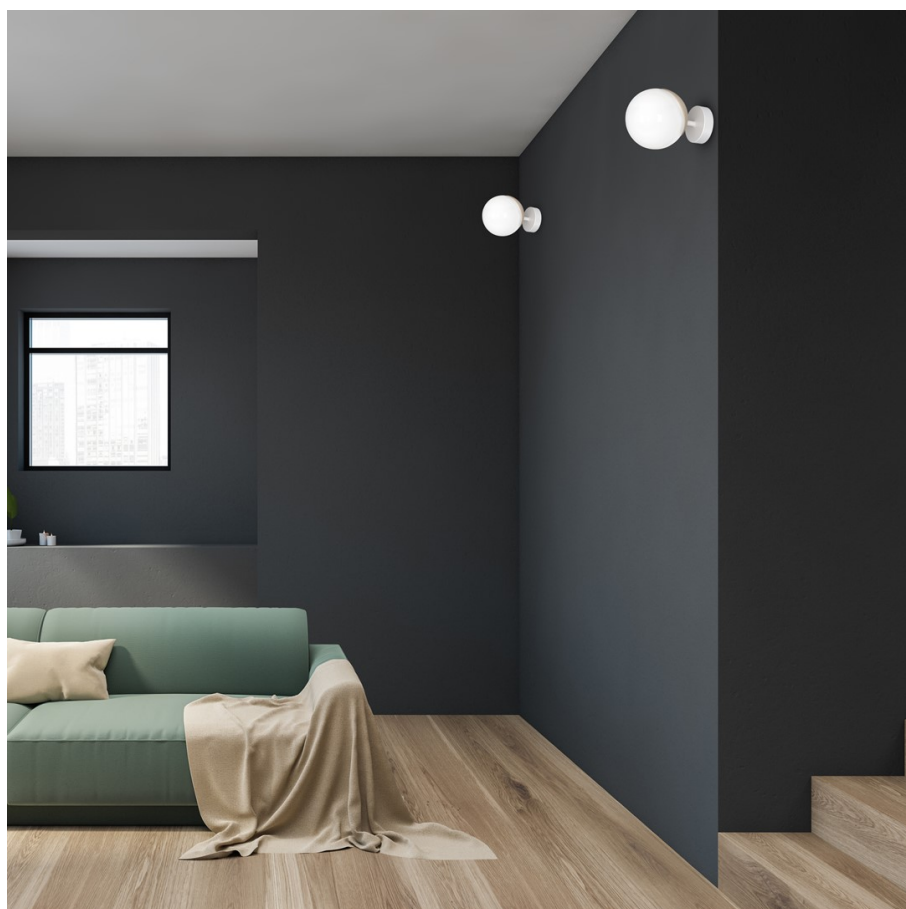

Wall lamp SFERA WOOD 1xE14

Categories: [INTERNAL LIGHTING](#) \ [Wall lights](#)

www.eko-light.com

SIGNS

Barcode
5902693754237
Symbol
MLP5423

LOGISTICS

Base unit
pcs
VAT
23%

+4

CHARACTERISTICS

WIDTH (mm): [150 mm](#)

DEPTH (mm): [200 mm](#)

HEIGHT (mm): [150 mm](#)

SHADE HEIGHT (mm): [9cm](#)

SHADE WIDTH (mm): [10cm](#)

POWER: [1xE14 40W](#)

LIGHT SOURCE INCLUDED: [NOT](#)

TENSION: [~230V / 50Hz](#)

THREAD: [E14](#)

LEVEL OF SECURITY: [IP20](#)

NUMBER OF ARMS: [1](#)

CASE COLOR: [CHROME](#); [BLACK](#)

MATERIAL: [metal](#), [glass](#)

NET WEIGHT: [0.58kg](#)

GROSS WEIGHT: [0.83kg](#)

DESCRIPTION

SFERA is a complete MiLAGRO lighting line consisting of several dozen lamps in two color variants: a combination of white and black and a combination of black and white and wood. They are made of high-quality materials such as metal, glass and wood.