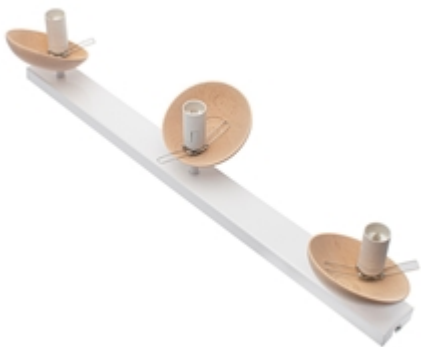

Ceiling lamp SFERA WOOD 3xE14

Categories: [INTERNAL LIGHTING](#) \ [CEILING LAMPS](#)

www.eko-light.com

SIGNS

Barcode
5902693754275
Symbol
MLP5427

LOGISTICS

Base unit
pcs
VAT
23%

+4

CHARACTERISTICS

WIDTH (mm): [650 mm](#)

DEPTH (mm): [200 mm](#)

HEIGHT (mm): [250 mm](#)

SHADE HEIGHT (mm): [13.5cm](#)

SHADE WIDTH (mm): [13.5cm](#)

POWER: [3xE14 40W](#)

LIGHT SOURCE INCLUDED: [NOT](#)

TENSION: [~230V / 50Hz](#)

THREAD: [E14](#)

LEVEL OF SECURITY: [IP20](#)

NUMBER OF ARMS: [3](#)

CASE COLOR: [WHITE](#)

MATERIAL: [metal, glass](#)

NET WEIGHT: [1.71kg](#)

GROSS WEIGHT: [2.40kg](#)

DESCRIPTION

SFERA is a complete MiLAGRO lighting line consisting of several dozen lamps in two color variants: a combination of white and black and a combination of black and white and wood. They are made of high-quality materials such as metal, glass and wood.