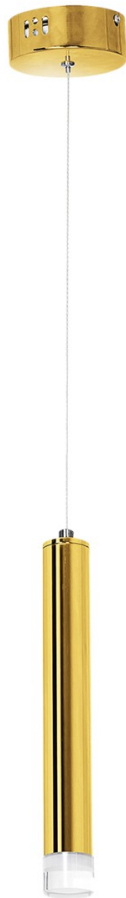

GOLDIE 5W LED pendant lamp

Categories: [INDOOR LIGHTING](#) \ [SUSPENDED LAMPS](#)

www.eko-light.com

SIGNS

Bar code
5902693757139
Symbol
ML5713

LOGISTICS

Base unit
pcs
VAT
23%