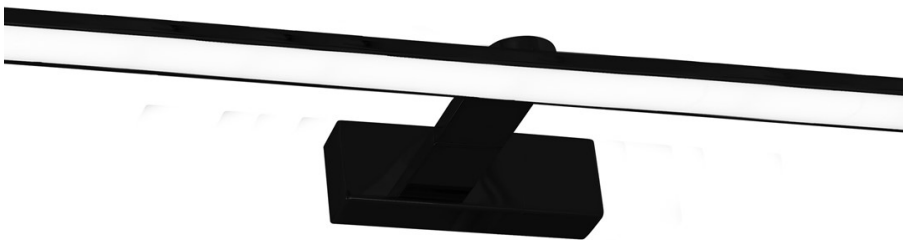

Wall lamp SPLASH BLACK 100cm 21W LED

Categories: [INDOOR LIGHTING](#) \ [WALL LAMPS](#)

www.eko-light.com

SIGNS

Bar code
5902693757252
Symbol
ML5725

LOGISTICS

Base unit
pcs
VAT
23%

+4

CHARACTERISTICS

Width: [1000 mm](#)

Depth: [110 mm](#)

Height: [50 mm](#)

Power: [21W LED](#)

Luminous flux: [1470lm](#)

Color temperature: [Neutral 4000K](#)

Source of light: [Yes](#)

Weight of gross packaging: [11.6kg](#)

PACKAGING CATEGORY: [Corrugated cardboard](#)

CATEGORY IN THE PACKAGE: [Foil](#)

Producer: [Eco-Light](#)

Brand: [Milagro](#)

DESCRIPTION

The SPLASH line is a modern line of wall lamps designed by the Polish brand MiLAGRO.

It consists of four types of lamps - 100 cm long, 80 cm, 60 cm long and 40 cm long. Models with a length of 40 cm and 60 cm are available in three color variants: white, black and chrome, and models with a length of 100 cm and 80 cm are available in two color variants: black and chrome. Each of them is made of metal and plastic.