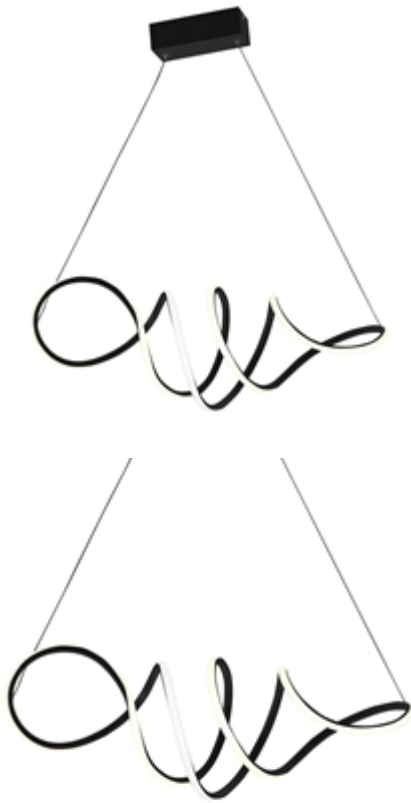

## Hanging lamp LOCA BLACK 56W LED

Categories: [INDOOR LIGHTING](#) \ [SUSPENDED LAMPS](#)

[www.eko-light.com](http://www.eko-light.com)

---

### SIGNS

---

Bar code  
5902693757566  
Symbol  
ML5756

## CHARACTERISTICS

---

Width: [700 mm](#)

Depth: [300 mm](#)

Adjustable height: [500-1000 mm](#)

Height of the shade: [15mm](#)

SHADE WIDTH (mm): [15mm](#)

Power: [56W LED](#)

## **DESCRIPTION**

---

LOCA is a pendant lamp from the Polish brand MiLAGRO, which is equipped with an LED module. The product is made of precious metal in combination with high-quality plastic. The futuristic design of the lamp will be perfect for a minimalist or modern interior, giving the arrangement an interesting character. This model is available in a classic white color. The LOCA lamp can also be used as an interesting decorative element in any room.