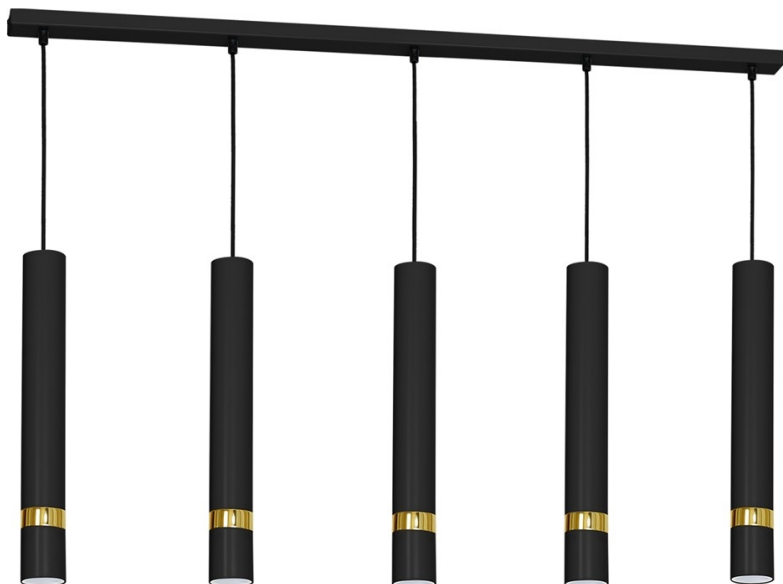

Hanging lamp JOKER BLACK / GOLD 5xGU10

Kategorie: [OŚWIETLENIE WEWNĘTRZNE](#) \ [LAMPY WISZĄCE](#)

www.eko-light.com

SIGNS

Barcode

5902693761211

Symbol

MLP6121

LOGISTICS

Base unit

pcs

VAT

23%