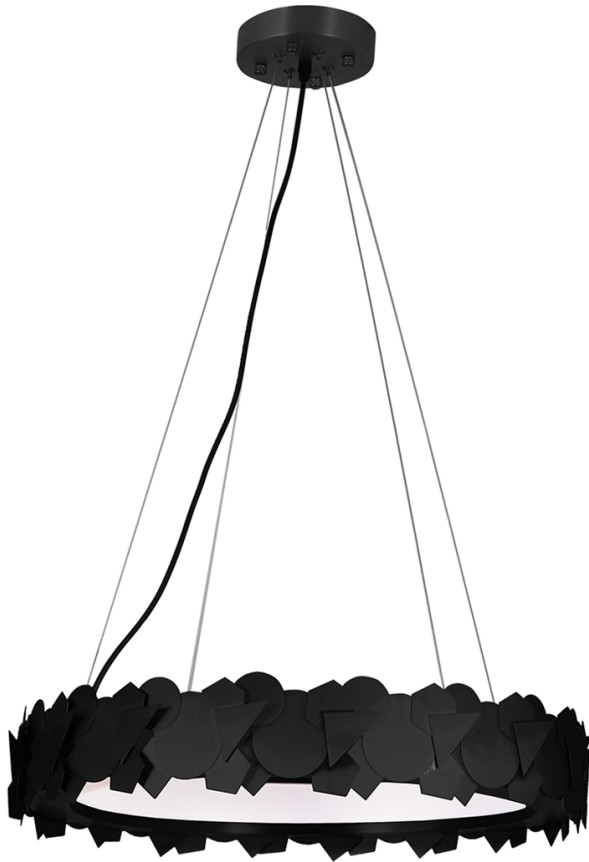

Hanging lamp SOHO BLACK 24W LED

Categories: [INDOOR LIGHTING](#) \ [SUSPENDED LAMPS](#)

www.eko-light.com

SIGNS

Bar code
5902693761570
Symbol
ML6157

LOGISTICS

Base unit
pcs
VAT
23%

+5

CHARACTERISTICS

Width: [Ø500mm](#)

Adjustable height: [500-1000 mm](#)

Height of the shade: [130mm](#)

SHADE WIDTH (mm): [580mm](#)

Power: [24W LED](#)

Luminous flux: [720Lm](#)

Color temperature: [Warm White 3000K](#)

DESCRIPTION

SOHO lamps - lighting different from all the others

The extraordinary SOHO collection is another example of a modern approach to design, represented by the Polish brand MiLAGRO. This family includes two hanging lamps in gold and black, which at first glance look very inconspicuous, but upon closer inspection they are stunning with the number of details. Their round, rim-like lampshades are made of dozens of carefully cut and intricate wreaths of geometric figures: circles and polygons of various sizes and diameters.

The SOHO collection - the beauty of applied art

Lamps from the SOHO line belong to this type of chandelier that look best on their own - as the central light source in a room. Fortunately, their large dimensions and the LED bulbs used mean that they do not need additional company and will successfully brighten even large interiors. SOHO lamps have a diameter of 50 centimeters, and their lampshade, made of metal, geometric tiles, is 8 cm high. Four lines, connecting the lampshade with the round rosette, can be adjusted in the range from 50 to 100 cm, so you can easily adjust the chandelier to the height of the room.