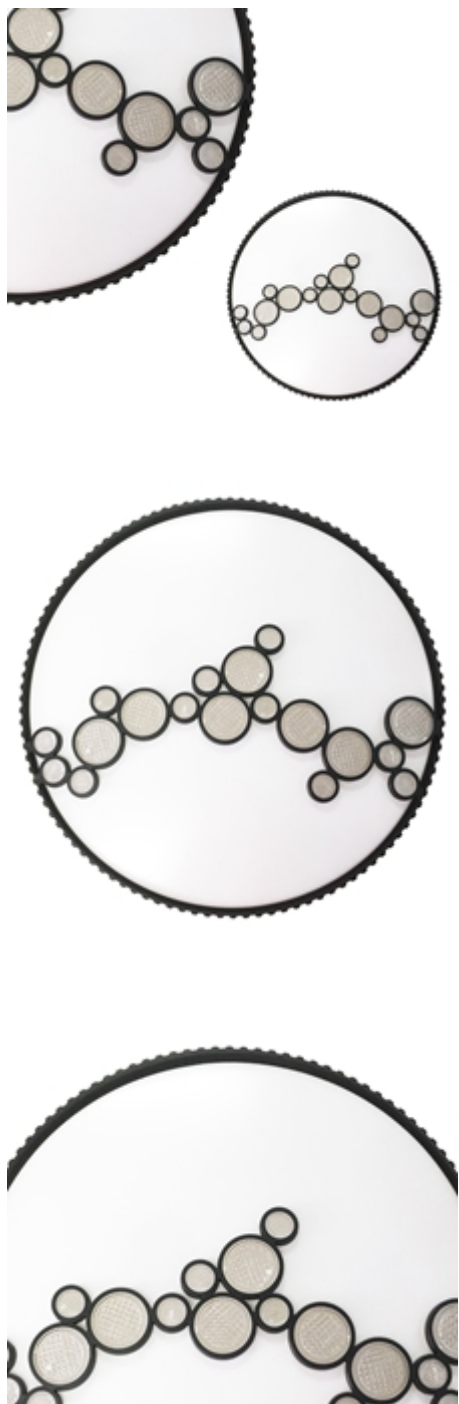

+5

CHARACTERISTICS

WIDTH (mm): [Ø480mm](#)

HEIGHT (mm): [80 mm](#)

SHADE HEIGHT (mm): [6cm](#)

SHADE WIDTH (mm): [50cm](#)

POWER: [40W LED](#)

LIGHT STREAM: [2800lm](#)

LIGHT COLOR: [VARIABLE 3000K ÷ 6000K](#)

LIGHT SOURCE INCLUDED: [YES](#)