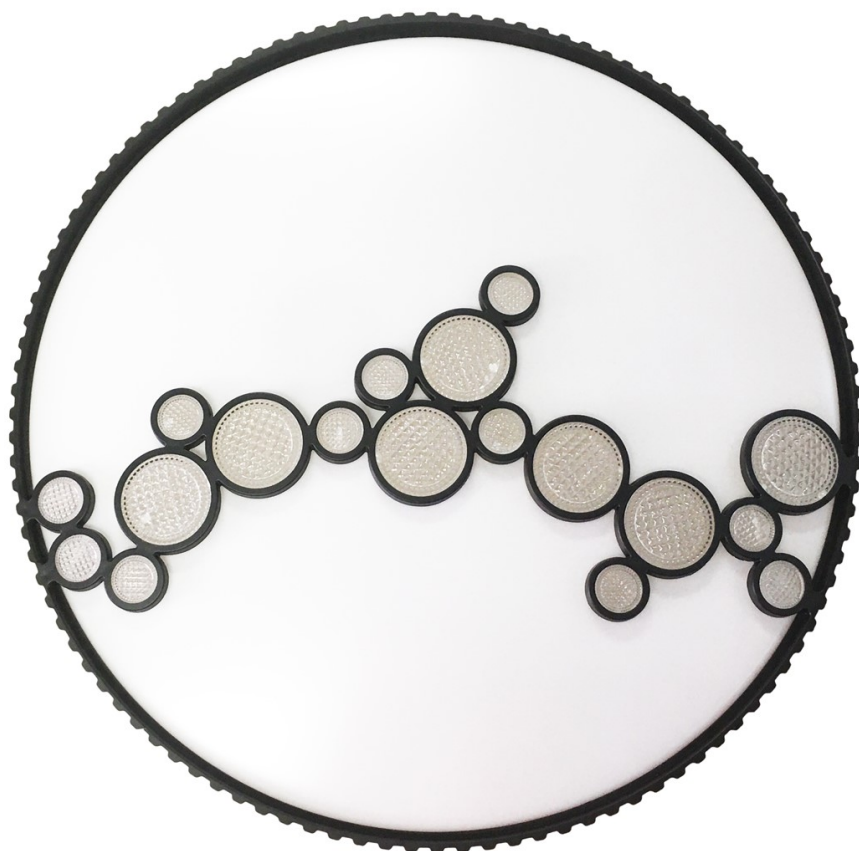

LENA 40W LED Ø480 mm ceiling lamp

Categories: [INTERNAL LIGHTING](#) \ [PLAPHONNERS](#) \ [DECORATIVE](#)

www.eko-light.com

SIGNS

Barcode
5902693761761
Symbol
ML6176

LOGISTICS

Base unit
pcs
VAT
23%