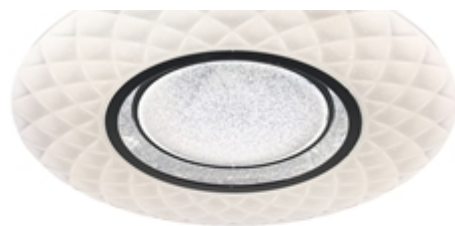

TOKYO 48W Ø500 mm ceiling + Remote control

Categories: [INDOOR LIGHTING](#) \ [PLAFONDS](#) \ [DECORATIVE](#)

www.eko-light.com

SIGNS

Bar code
5902693761969
Symbol
ML6196

LOGISTICS

Base unit
pcs
VAT
23%

+4

CHARACTERISTICS

Width: [500 mm](#)

Depth: [500 mm](#)

Height: [70 mm](#)

Power: [48W LED](#)

Luminous flux: [3600lm](#)

Color temperature: [Adjustable 3000K - 6000K](#)

Source of light: [Yes](#)

Dimmable: [Yes](#)

Voltage: [~ 230V / 50Hz](#)

Ingress Protection (IP): [IP20](#)

Color: [White](#)

Made of: [Plastic. metal](#)

Net weight: [1.5 kg](#)

Width of packaging: [55](#)

Depth of packaging: [55](#)

Height of packaging: [10](#)

Producer: [Eco-Light](#)

Brand: [Milagro](#)

DESCRIPTION

The effect of the starry sky in the bedroom? Yes, it is possible with the TOKYO lamp collection. A ceiling with a soft, quilted line, enriched with an interesting light effect. The white luminaire is available in two sizes: a smaller one with a diameter of 40 cm and a larger one with a diameter of 50 cm.