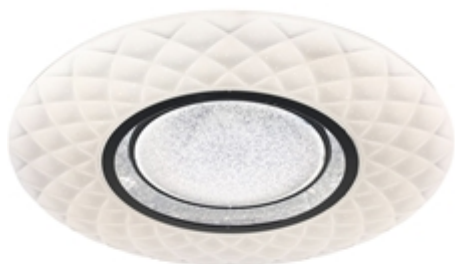

TOKYO 48W Ø500 mm ceiling + Remote control

Categories: [INDOOR LIGHTING](#) \ [PLAFONDS](#) \ [DECORATIVE](#)

www.eko-light.com

SIGNS

Bar code
5902693761969
Symbol
ML6196

LOGISTICS

Base unit
pcs
VAT
23%

+4

CHARACTERISTICS

Width: [500 mm](#)

Depth: [500 mm](#)

Height: [70 mm](#)

Power: [48W LED](#)

Luminous flux: [3600lm](#)

Color temperature: [Adjustable 3000K - 6000K](#)

Source of light: [Yes](#)

Dimmable: [Yes](#)

Voltage: [~ 230V / 50Hz](#)

Ingress Protection (IP): [IP20](#)

Color: [White](#)

Made of: [Plastic. metal](#)

Net weight: [1.5 kg](#)

Width of packaging: [55](#)

Depth of packaging: [55](#)

Height of packaging: [10](#)

Producer: [Eco-Light](#)

Brand: [Milagro](#)

DESCRIPTION

The effect of the starry sky in the bedroom? Yes, it is possible with the TOKYO lamp collection. A ceiling with a soft, quilted line, enriched with an interesting light effect. The white luminaire is available in two sizes: a smaller one with a diameter of 40 cm and a larger one with a diameter of 50 cm.