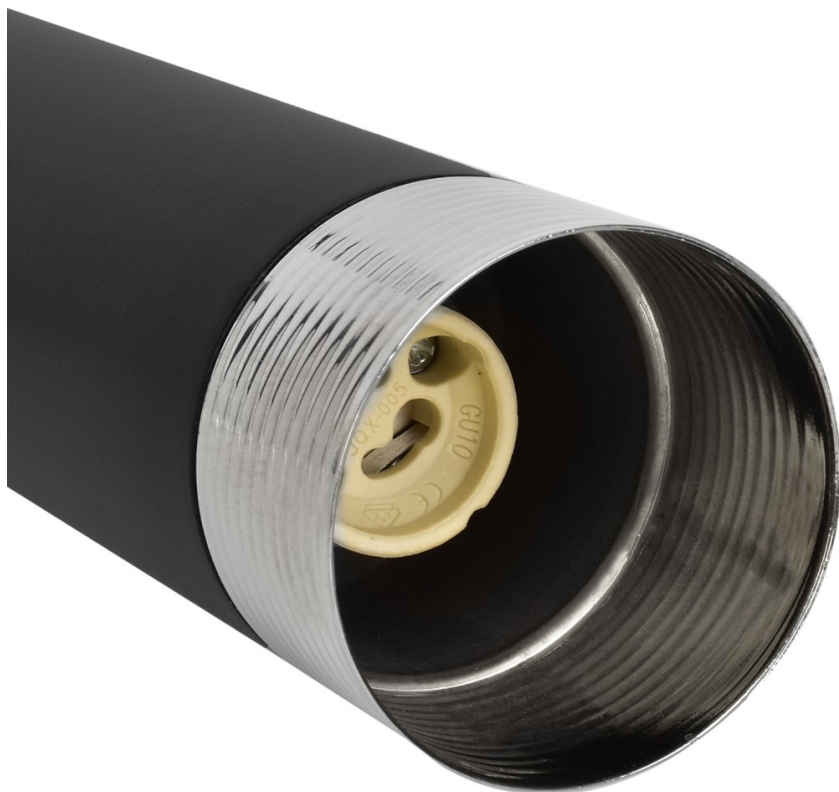

Hanging lamp DANI BLACK / CHROME 1xGU10

Categories: [INTERNAL LIGHTING](#) \ [HANGING LAMPS](#)

www.eko-light.com

SIGNS

Barcode
5902693762317
Symbol
MLP6231

LOGISTICS

Base unit
pcs
VAT
23%