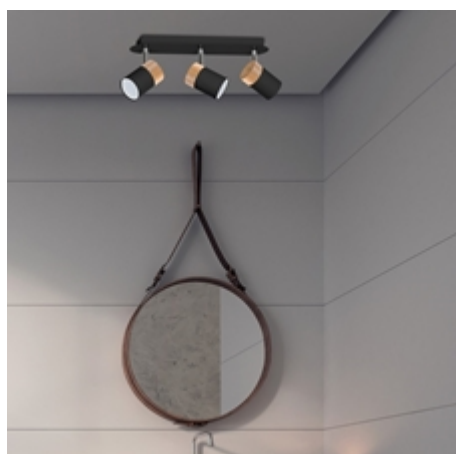

+4

CHARACTERISTICS

WIDTH (mm): [450 mm](#)

DEPTH (mm): [200 mm](#)

HEIGHT (mm): [130 mm](#)

SHADE HEIGHT (mm): [95mm](#)

SHADE WIDTH (mm): [55mm](#)

POWER: [3xGU10](#)

LIGHT SOURCE INCLUDED: [NOT](#)

TENSION: [~230V / 50Hz](#)