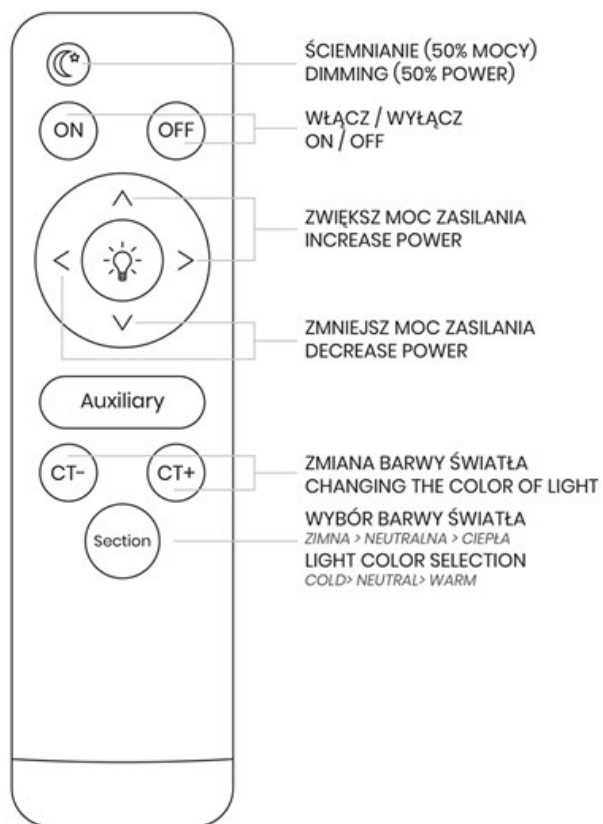

BOB 24W LED Ø390 mm ceiling lampCategories: [INDOOR LIGHTING](#) \ [PLAFONDS](#) \ [DECORATIVE](#)www.eko-light.com**SIGNS**

Bar code

5902693763918

Symbol

ML6391

LOGISTICS

Base unit

pcs

VAT

23%

+5

CHARACTERISTICS

Width: [Ø390mm](#)

Height: [70 mm](#)

Power: [24W LED](#)

Luminous flux: [1440lm](#)

Color temperature: [Adjustable 3000K - 6000K](#)

Source of light: [Yes](#)

Dimmable: [Yes](#)

Voltage: [~ 230V / 50Hz](#)

Ingress Protection (IP): [IP20](#)

Color: [White](#)

Made of: [Plastic. metal](#)

Width of packaging: [40](#)

BOB ceiling ceilings combine everything that we expect from indoor lighting: stylish design, maximum functionality and optimal brightness level. In terms of visual aspects, the designers focused on the classic form of a milky-colored circle, but to add character to the luminaires, the lampshades were enriched with three contrasting lines, intersecting at an angle resembling the letter "A". A practical remote control is responsible for the comfort of using the lamps, which allows you to control the intensity of the light, and also allows you to change its color, operating in the warm, cold and neutral range. An additional bonus is the ability to activate the starry sky mode, which can be appreciated especially when the ceiling is installed above the bed in the bedroom or above the sofa in the lounge corner.