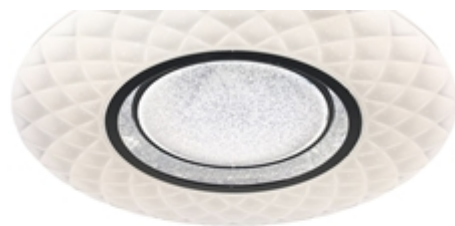

[+4](#)

CHARACTERISTICS

Width: [400 mm](#)

Depth: [400 mm](#)

Height: [70 mm](#)

Power: [24W LED](#)

Luminous flux: [1800lm](#)

Color temperature: [Adjustable 3000K - 6000K](#)

Source of light: [Yes](#)

Dimmable: [Yes](#)