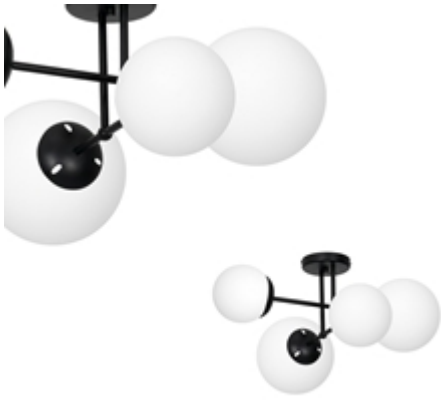

+4

CHARACTERISTICS

WIDTH (mm): [560 mm](#)

DEPTH (mm): [560 mm](#)

HEIGHT (mm): [300 mm](#)

SHADE HEIGHT (mm): [140,170,200 mm](#)

POWER: [4xE14 40W](#)

LIGHT SOURCE INCLUDED: [NOT](#)

REPLACEABLE LIGHT SOURCE: [Yes](#)

POSSIBILITY OF DIMMING: [Not](#)