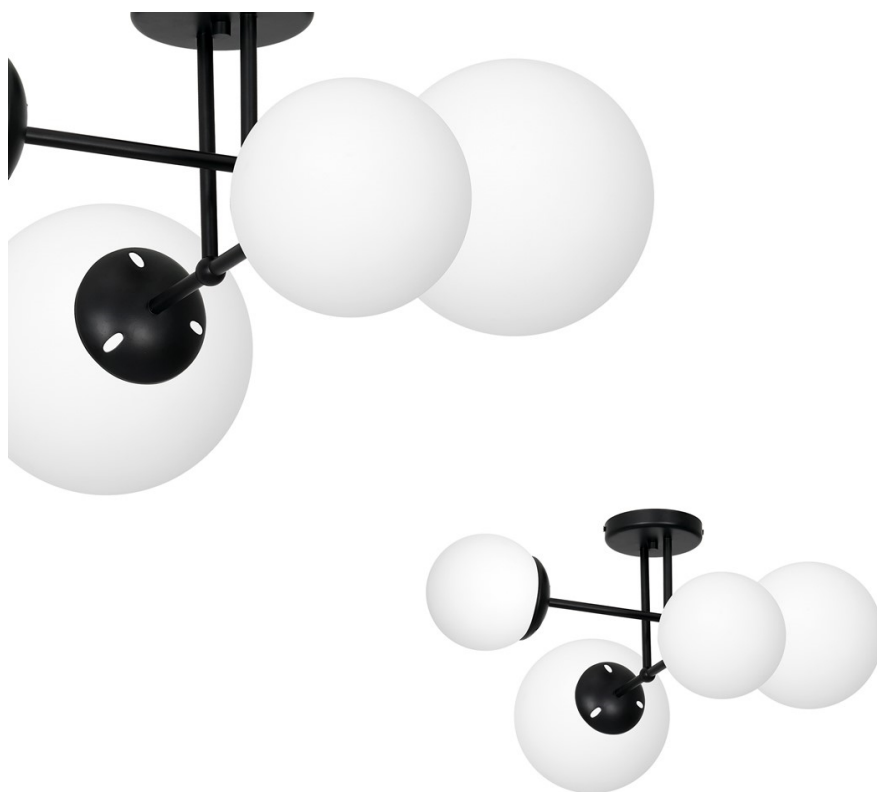

LIMA BLACK 4xE14 ceiling lamp

Categories: [INTERNAL LIGHTING](#) \ [CEILING LAMPS](#)

www.eko-light.com

SIGNS

Barcode

5902693765271

Symbol

MLP6527

LOGISTICS

Base unit

pcs

VAT

23%