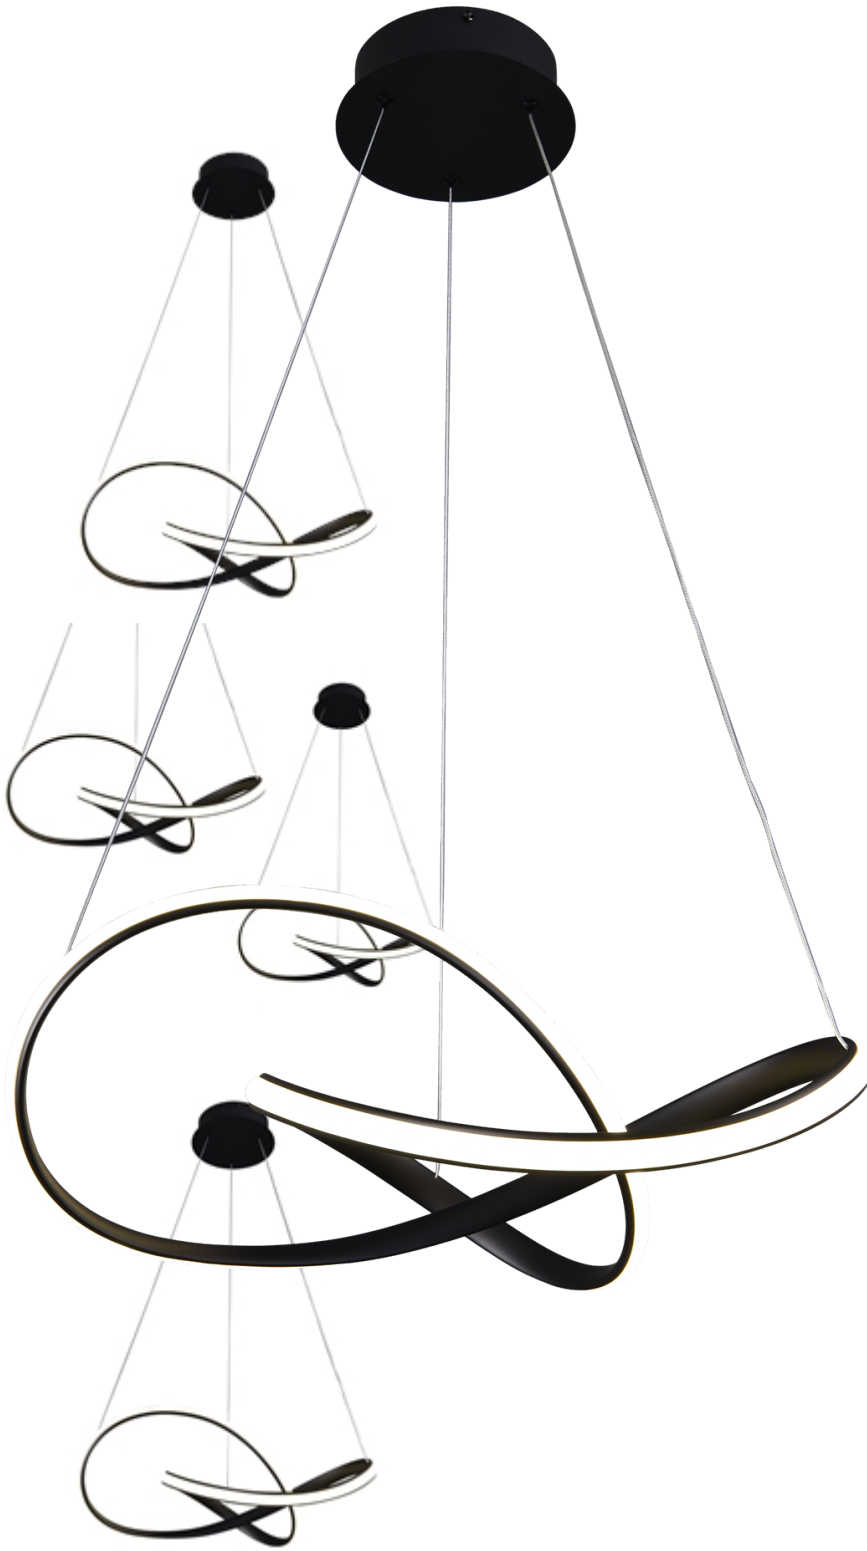

HANGING LAMP CAPPIO BLACK 36W LED

Categories: [INDOOR LIGHTING](#) \ [SUSPENDED LAMPS](#)

www.eko-light.com

SIGNS

Bar code
5902693767718
Symbol
ML6771

LOGISTICS

Base unit
pcs
VAT
23%

+6

CHARACTERISTICS

Width: [600 mm](#)

Depth: [600 mm](#)

Adjustable height: [500-900 mm](#)

Height of the shade: [25mm](#)

SHADE WIDTH (mm): [15mm](#)

Power: [36W](#)

Luminous flux: [2160 lm](#)

CATEGORY IN THE PACKAGE: [CARDBOARD + FOIL](#)

Producer: [Eco-Light](#)

Brand: [Milagro](#)

DESCRIPTION

The Cappio model is a hanging ceiling lamp with the possibility of adjusting the height of the overhang from 50 to 90 cm. It has a built-in light source with a power of 36 W, a luminous flux of 2160 lm and an eye-catching natural color of 4000 K. Its dimensions are 60 cm wide and deep, and the whole weighs about 3.5 kg and is made of metal and plastic.

Extremely original and stylish Cappio lamp is a perfect example of modern design. A sophisticated shape, a perfect combination of materials that complement each other creating a coherent, effective whole. The lighting resembles the intertwining links of a women's bracelet. The gently, smooth line makes the lamp an effective addition to any interior.