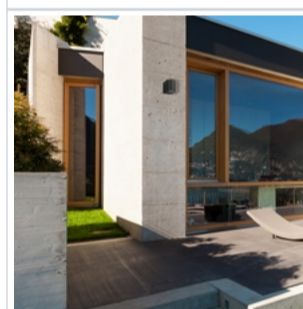

Garden wall lamp Ovalis 1xGU10 IP44

www.eko-light.com

SIGNS

bar code **5902693768302**
Symbol **ECO8302**

LOGISTICS

base unit **pcs**
VAT **23%**

+1

CHARACTERISTICS

Width:	68mm
depth:	81mm
Height:	92mm
Power:	1xGU10
Source of light:	NO
Replaceable source of light:	Yes
Dimmable:	Yeah
Voltage:	~230V/ 50Hz
THREAD:	GU10
Ingress Protection (IP):	IP44
Color:	Black
Made of:	Aluminum + plastic
Producer:	Eco-Light
brand:	Eco-Light

DESCRIPTION

The OVALIS collection - minimalism in your garden

The modern OVALIS collection of garden lamps is a proposal that impresses with its minimalist form and maximum functionality. This family includes two black sconces with a geometric shape, slightly rounded in the front part. The first model has dimensions of 81x92x68 mm with one light source, the second is slightly larger and has a length of 150 millimeters and two light sources.

OVALIS outdoor lamps, produced by the Polish brand EKO-LIGHT, are a perfect solution for any garden, regardless of its size. Due to their simple and subtle form, they will work best on modern buildings with a lot of windows and without unnecessary decorations on the facade. The lamps must be fitted with GU10 bulbs (not included).

OVALIS lamps can also be successfully mounted on the terrace, in the garden gazebo or carport, as well as on the fence. They will look particularly impressive on aluminum fences in black or deep graphite.

OVALIS garden lamps - functionality above all

Elegant and stylish OVALIS garden lamps catch the eye with a minimalist form and noble colors, which is why they will be a real decoration of the property. The strength of the