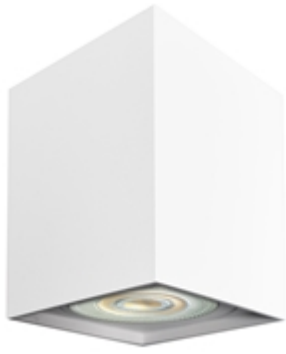

Bima Spot Square White

Categories: [NOVELTIES INDOOR LIGHTING](#) \ [CEILING LAMPS](#);

www.eko-light.com

SIGNS

Bar code
5902693770121
Symbol
ML7012

LOGISTICS

Base unit
pcs
VAT
23%

CHARACTERISTICS

Width: [80 mm](#)

Depth: [80 mm](#)

Height: [110 mm](#)

Power: [1xGU10](#)

Source of light: [NOT](#)

Replaceable source of light: [Yes](#)

Voltage: [~ 230V / 50Hz](#)

THREAD: [GU10](#)

Ingress Protection (IP): [IP20](#)

Color: [White](#)

Made of: [Aluminum](#)

Net weight: [0.35 kg](#)

Gross weight: [0.38 kg](#)

Width of packaging: [9](#)

Depth of packaging: [9](#)

Height of packaging: [12](#)

Producer: [Eco-Light](#)

Brand: [Milagro](#)

DESCRIPTION

The BIMA line - attractive surface-mounted luminaires

BIMA lamps from the MiLAGRO brand are a series of eight unique surface-mounted lamps. The advantage of each of them is a minimalist and geometric form. Symmetrical squares and delicate rollers will be a perfect complement not only to home or office lighting, but also to the entire interior of the room. Especially one in a modern or minimalist style. Similarly subdued colors - white and black - make the surface-mounted fixtures from the BIMA collection can be easily integrated into the existing interior design. They will harmonize perfectly with both classic colors, such as gray or beige, but they will also not disturb the more expressive composition.