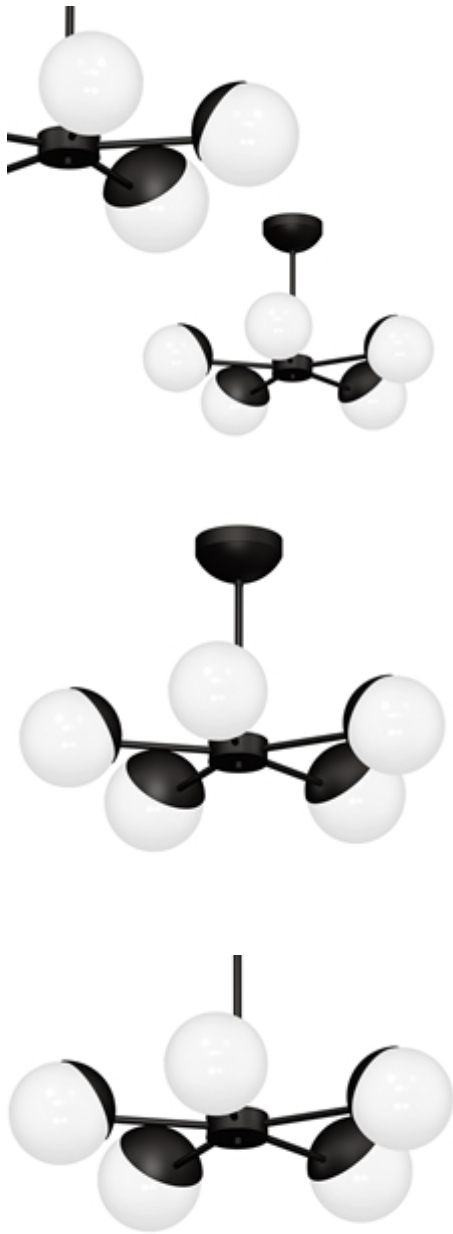

Chandelier SFERA BLACK 5xE14

Categories: [INTERNAL LIGHTING](#) \ [CHANDELIERS](#)

www.eko-light.com

SIGNS

Barcode
5902693771081
Symbol
MLP8866

LOGISTICS

Base unit
pcs
VAT
23%

+7

CHARACTERISTICS

WIDTH (mm): [600 mm](#)

DEPTH (mm): [600 mm](#)

HEIGHT (mm): [420 mm](#)

SHADE HEIGHT (mm): [13.5cm](#)

SHADE WIDTH (mm): [13.5cm](#)

POWER: [5xE14 40W](#)

LIGHT SOURCE INCLUDED: [NOT](#)

TENSION: [~230V / 50Hz](#)

THREAD: [E14](#)

LEVEL OF SECURITY: [IP20](#)

NUMBER OF ARMS: [5](#)

CASE COLOR: [BLACK](#)

MATERIAL: [metal, glass](#)

NET WEIGHT: [2.23kg](#)

GROSS WEIGHT: [3.76kg](#)

DESCRIPTION

SFERA is a complete MiLAGRO lighting line consisting of several dozen lamps in two color variants: a combination of white and black and a combination of black and white and wood. They are made of high-quality materials such as metal, glass and wood.