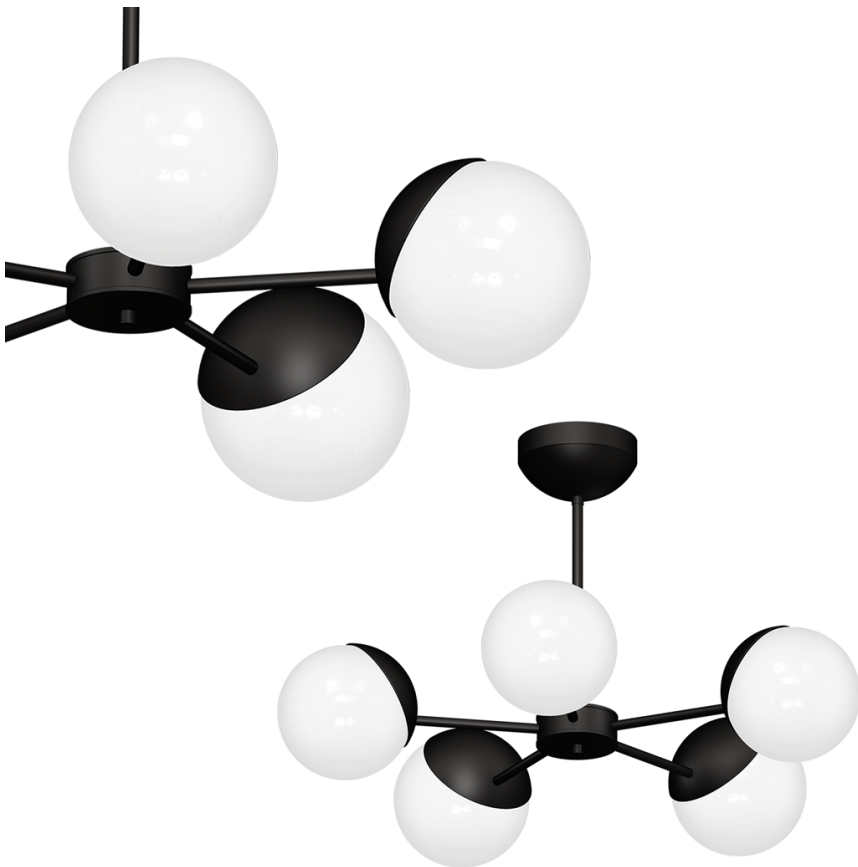

Chandelier SFERA BLACK 5xE14

Categories: [INTERNAL LIGHTING](#) \ [CHANDELIERS](#)

www.eko-light.com

SIGNS

Barcode
5902693771081
Symbol
MLP8866

LOGISTICS

Base unit
pcs
VAT
23%

+7

CHARACTERISTICS

WIDTH (mm): [600 mm](#)

DEPTH (mm): [600 mm](#)

HEIGHT (mm): [420 mm](#)

SHADE HEIGHT (mm): [13.5cm](#)

SHADE WIDTH (mm): [13.5cm](#)

POWER: [5xE14 40W](#)

LIGHT SOURCE INCLUDED: [NOT](#)

TENSION: [~230V / 50Hz](#)

THREAD: [E14](#)

LEVEL OF SECURITY: [IP20](#)

NUMBER OF ARMS: [5](#)

CASE COLOR: [BLACK](#)

MATERIAL: [metal, glass](#)

NET WEIGHT: [2.23kg](#)

GROSS WEIGHT: [3.76kg](#)

DESCRIPTION

SFERA is a complete MiLAGRO lighting line consisting of several dozen lamps in two color variants: a combination of white and black and a combination of black and white and wood. They are made of high-quality materials such as metal, glass and wood.